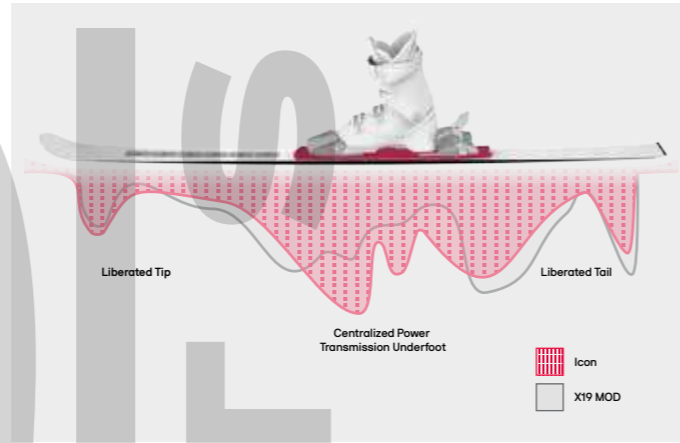

Sidewalls →

Dura Cap Sidewall

Sidewall from base to top sheet, for controlled power transmission and great edge grip. The rounded shape of the Dura Cap is a fantastic durability feature as it picks up fewer dents and dings.

Icon 12/10

The Icon for youngsters starting to get serious! It delivers the perfect weight and performance levels for children and juniors competing mainly in SL & GS – helping them stay in total control of their skis.

Centralized Power Transfer →

A wider base plate and race mounting pattern strategically position the binding screws directly under the boot to centralize and optimize power transmission. Delivering immediate power underfoot while allowing for more reactivity and response throughout the entire length of the ski, Centralized Power Transfer enables the racer to be in better control of the ski throughout the turn – in every discipline and type of course setting.

Metal Race Pedal →

Designed to deliver the best power transfer from boot to binding, Metal Race Pedal allows the boot to sit directly on the AFD for more direct energy transmission.

Elevated Brakes →

Our Elevated Brakes get up and out of the way, tucked in closer to the heelpiece of your binding, letting you ski more aggressive edge angles with less risk of catching the snow.