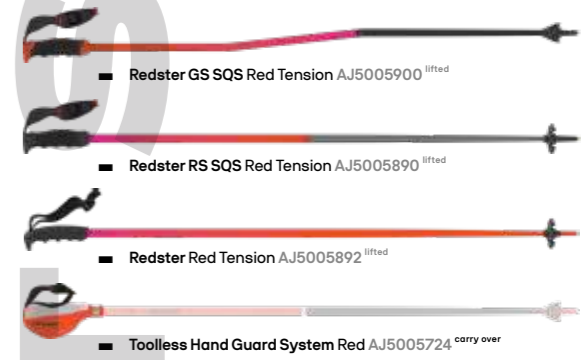

■ 45mm Professional Strap - Short
Black AZE002062
■ 45mm Professional Strap - Long
Black AZE002120

Fit Area Tools

■ Boot Fit Bench
130 cm wide x 102 cm deep x 148 cm high
AM5007611

■ Professional Liner Podium
AM5008771

■ Mimic Shoe Horn Set
AZE001642

■ Mimic Liner Sock Set
1xS/2xM/1xL
AZE001638

■ Toe Cap Set
1xS/1xM/1xL
AZE001640

Redster →

■ Redster RS SL SQS Red Tension/Carbon AJ5005882 ^{lifted}
■ Redster RS GS SQS Red Tension/Carbon AJ5005884 ^{lifted}
■ Redster Ultra SQS Red Tension/Black AJ5005886 ^{lifted}
■ Redster Carbon SQS Red Tension AJ5005888 ^{lifted}

■ Redster GS SQS Red Tension AJ5005900 ^{lifted}
■ Redster RS SQS Red Tension AJ5005890 ^{lifted}
■ Redster Red Tension AJ5005892 ^{lifted}
■ Toolless Hand Guard System Red AJ5005724 ^{carry over}

Redster JR →