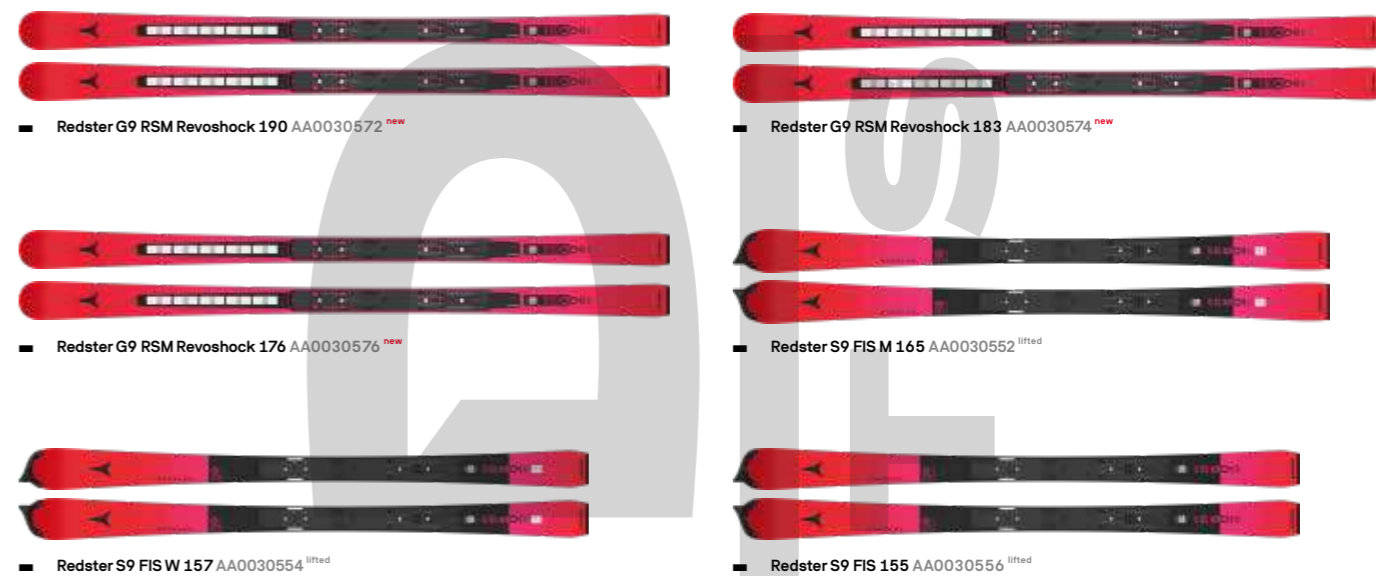

Product	Art. No.	Sizes (cm)	Radius (m)	Sidecut Tip (mm)	Sidecut Waist (mm)	Sidecut Tail (mm)	Features	Price
Redster SG FIS Revoshock M 212	AA0030564	212	45	95	65	81	Revoshock, Carbon Boost, Ultra Power Woodcore, Ultra TI Powered, Full Sidewall, Structured Topsheet, Side Edge Angle: 87°, Base Edge Angle: 1.0°, World Cup Base Finish, Icon Interface	
Redster SG FIS Revoshock W 207	AA0030566	207	40	95	65	81.2	Revoshock, Carbon Boost, Ultra Power Woodcore, Ultra TI Powered, Full Sidewall, Structured Topsheet, Side Edge Angle: 87°, Base Edge Angle: 1.0°, World Cup Base Finish, Icon Interface	
Redster SG FIS Revoshock 200	AA0030568	200	35	96.5	65	81.1	Revoshock, Carbon Boost, Ultra Power Woodcore, Ultra TI Powered, Full Sidewall, Structured Topsheet, Side Edge Angle: 87°, Base Edge Angle: 1.0°, World Cup Base Finish, Icon Interface	
Redster SG FIS Revoshock	AA0030570	185 192	30 35	98.5 98	65 65	82 82.4	Revoshock, Carbon Boost, Ultra Power Woodcore, Ultra TI Powered, Full Sidewall, Structured Topsheet, Side Edge Angle: 87°, Base Edge Angle: 1.0°, World Cup Base Finish, Icon Interface	
Redster G9 FIS Revoshock M 193	AA0030558	193	30	101.5	65	83.8	Revoshock, Carbon Boost, Ultra Power Woodcore, Ultra TI Powered, Full Sidewall, Structured Topsheet, Side Edge Angle: 87°, Base Edge Angle: 0.5°, World Cup Base Finish, Icon Interface	
Redster G9 FIS Revoshock W 188	AA0030560	188	30	97.6	65	83.5	Revoshock, Carbon Boost, Ultra Power Woodcore, Ultra TI Powered, Full Sidewall, Structured Topsheet, Side Edge Angle: 87°, Base Edge Angle: 0.5°, World Cup Base Finish, Icon Interface	
Redster G9 FIS Revoshock W 183	AA0030562	183	30	100	65	80.5	Revoshock, Carbon Boost, Ultra Power Woodcore, Ultra TI Powered, Full Sidewall, Structured Topsheet, Side Edge Angle: 87°, Base Edge Angle: 0.5°, World Cup Base Finish, Icon Interface	