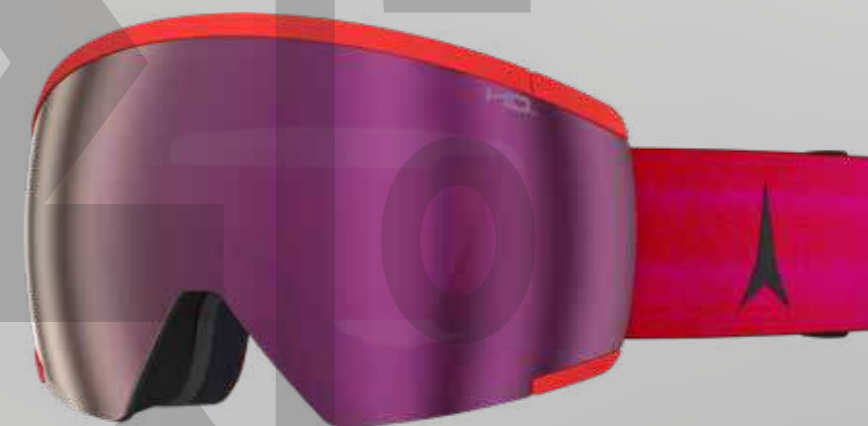

Redster SL →

Product	Art. No. Color	Sizes - Weight	Safety Tech.	Fit	Construction/Venting/Lining	Extras	Certification	Price
Redster SL	AN5006668	S (51-55)	AMID, Holo Core	360° Fit System, Live Fit, 3D Molded Ear Pads	PC Racecase/Aircon Venting/Remove-/Washable Full Cap Liner, 3M™ X-Static Lining	Magnetic Fidlock® Buckle, Adjustable Chin Guard included, Helmet Bag	CE EN 1077:2007 CLASS B ASTM F 2040	
	Black	M (55-59)						
	AN5006670	L (59-63)						
	White	XL (63-65)						
	AN5006672	-						
	Red Tension	380g/S						

Redster Chin Guard System →

Product	Art. No. Color	Sizes	Extras	Price
Redster Chin Guard System	AN5006228	One size fits all	Compatible with: Redster WC, Redster	

Redster HD

Confidence-boosting contrast

Redster's World Cup-grade HD Lenses dial up color, clarity and contrast like never before.

Super-wide field of vision

The curved Toric Lens and Sealed Lens System deliver incredible peripheral vision and an airtight fit.

Find your size

Choose from large or medium to suit you. The same high performance, now for every skier.