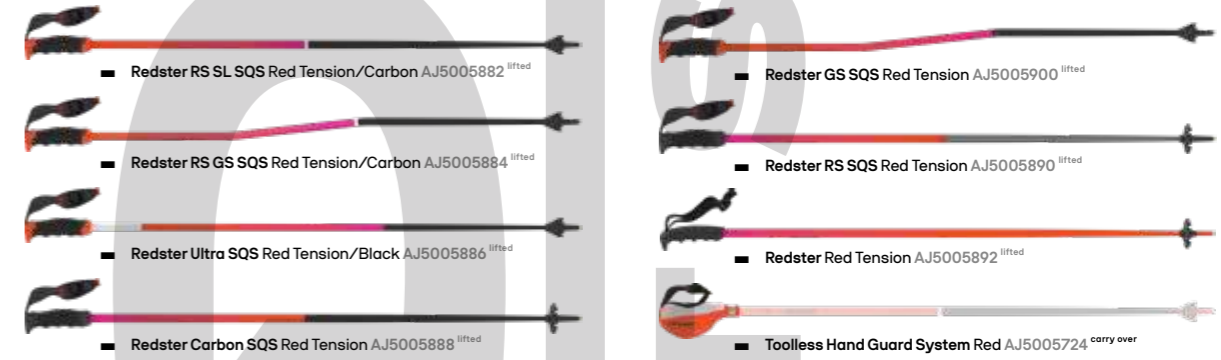

■ Redster GS SQS Red Tension AJ5005900 ^{lifted}
■ Redster RS SQS Red Tension AJ5005890 ^{lifted}
■ Redster Red Tension AJ5005892 ^{lifted}
■ Toolless Hand Guard System Red AJ5005724 ^{carry over}

Redster →

■ Redster RS SL SQS Red Tension/Carbon AJ5005882 ^{lifted}
■ Redster RS GS SQS Red Tension/Carbon AJ5005884 ^{lifted}
■ Redster Ultra SQS Red Tension/Black AJ5005886 ^{lifted}
■ Redster Carbon SQS Red Tension AJ5005888 ^{lifted}