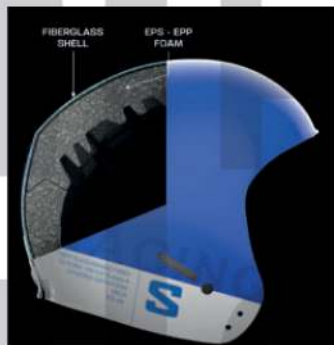

1 CONSTRUCTIONS

Injected ABS

› ROBUSTNESS AND DURABILITY

Made from a single injection of ABS beads, this construction delivers high durability, shock absorption, impact deflection and resistance to penetration.

Fiberglass

› RACING COMPLIANCE

Certified to FIS RH 2013 standards, these helmets can be used in GS, SG and DH ski races. The construction features a multi-impact EPS and EPP liner and a durable fiberglass shell. Available only on our S/Race model.