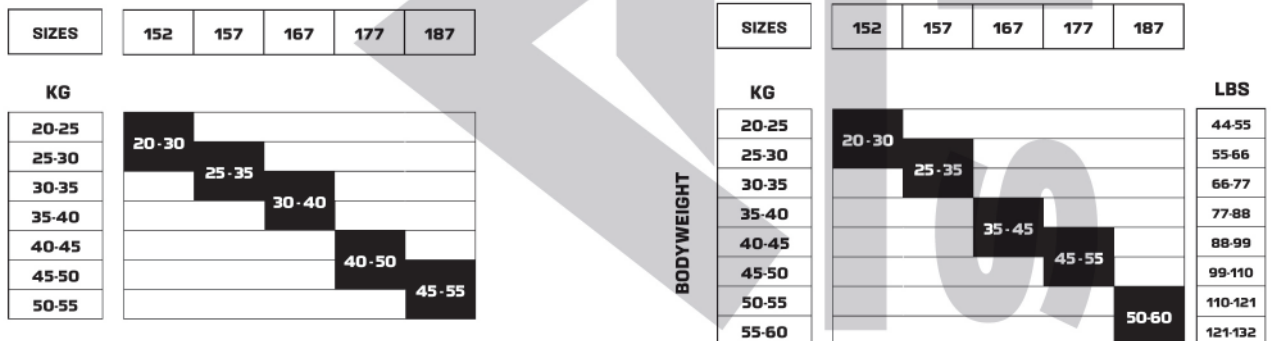

BODYWEIGHT CHART - Junior

JUNIOR SKATE

JUNIOR CLASSIC

Models: S/LAB SKATE JUNIOR & S/RACE SKATE JUNIOR & S/MAX SKATE JUNIOR

Model: S/LAB CLASSIC JUNIOR

JUNIOR CLASSIC

Model: S/RACE CLASSIC JUNIOR

Models: S/RACE eSKIN JUNIOR