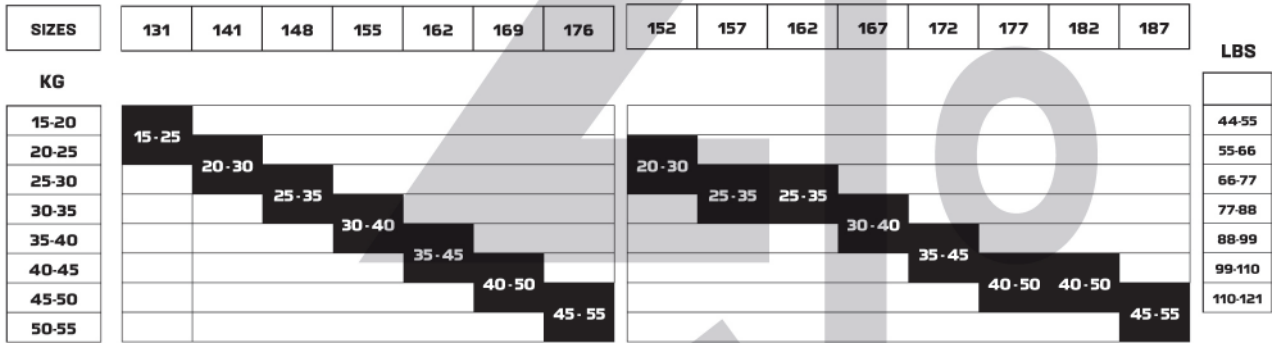

BODYWEIGHT CHART - Junior

JUNIOR SKATE

JUNIOR CLASSIC

Models: S/LAB SKATE JUNIOR & S/RACE SKATE JUNIOR & S/MAX SKATE JUNIOR

Model: S/LAB CLASSIC JUNIOR