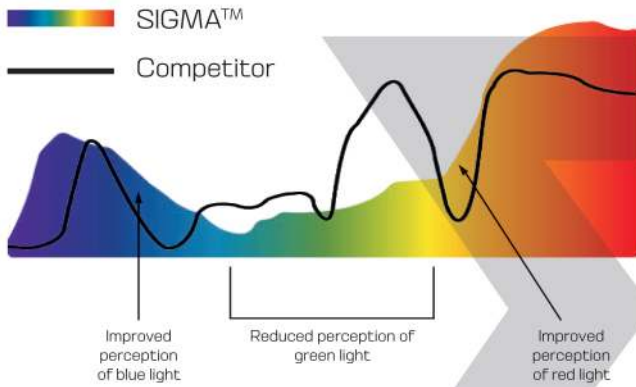

SIGMA™ LENS

Available in category 3, 2, 1 and photochromic 1 to 3, Sigma™ lenses are the perfect solution for premium vision whatever the light conditions.