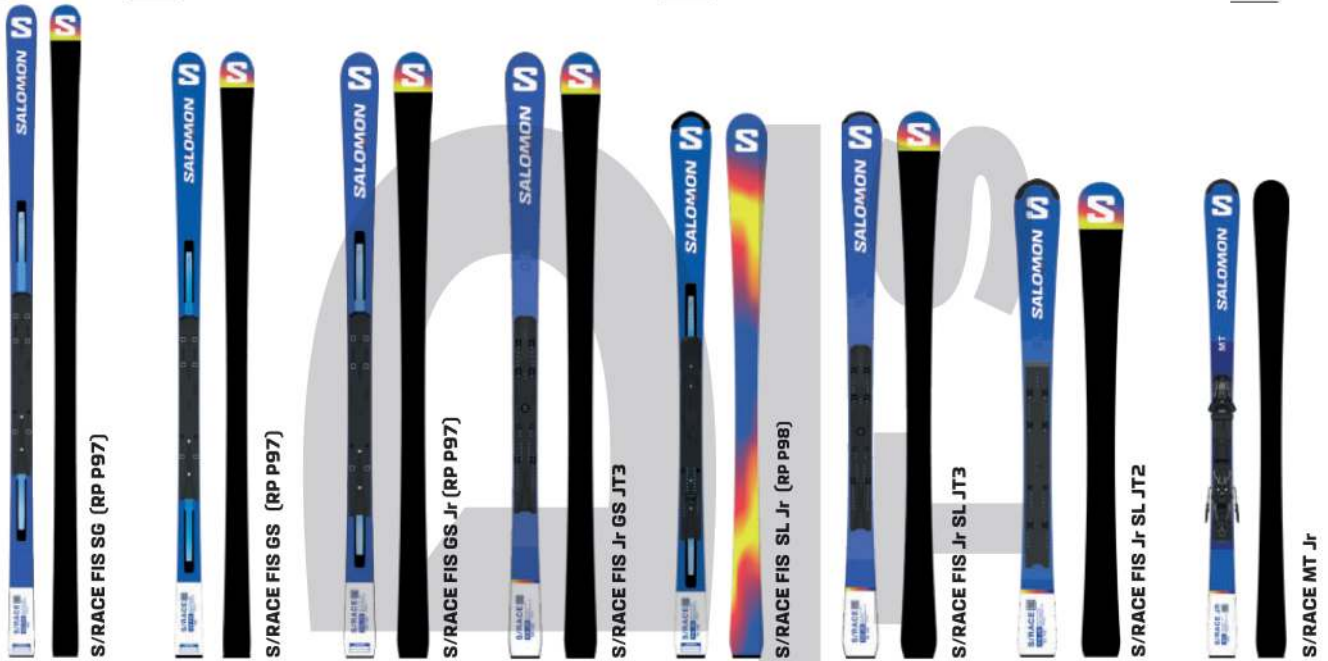

SG

GS

SL

MT

	MODEL	REF.	COMPATIBILITY	LENGTH (cm)	TIP (mm)	WAIST (mm)	TAIL (mm)	RADIUS (m)	PRICE
SUPER G	S/RACE FIS SG 200 35m (RP P97) NEW	L47591400	ICON	200	97	65	81	35	
	S/RACE FIS SG 192 35m (RP P97) NEW	L47592600	ICON	192	98	65	82	35	
	S/RACE FIS SG 185 30m (RP P97) NEW	L47593000	ICON	185	99	65	82	30	
GIANT SLALOM	S/RACE FIS GS 187 27m (RP P97) NEW	L47591000	ICON	187	103	65	82	27	
	S/RACE FIS GS 184 25m (RP P97) NEW	L47507500	ICON	184	104	65	85	25	
	S/RACE FIS GS 180 24m (RP P97) NEW	L47620700							
	S/RACE FIS GS 180 24m (RP P97 and Icon RS 12) NEW	L47691400	ICON	180	104	65	85	24	
	S/RACE FIS GS 173 20m (RP P97) NEW	L47620800							
	S/RACE FIS GS 173 20m (RP P97 and Icon RS 12) NEW	L47691700	ICON	173	105	65	87	20	
	S/RACE FIS GS Jr 166 (RP P97) NEW	L47620900							
	S/RACE FIS GS Jr 166 (RP P97 and Icon RS 12) NEW	L47692800	ICON	166	106	65	88	18	
	S/RACE FIS GS Jr 159 (RP P97) NEW	L47622200							
	S/RACE FIS GS Jr 159 (RP P97 and Icon RS 12) NEW	L47692900	ICON	159	105	65	87	17	
	S/RACE FIS Jr GS (JT3) NEW	L47622500							
	S/RACE FIS Jr GS (JT3 and Icon RS 12 - 159/166) NEW	L47693000	ICON	166 159 152	106 105 103	65	88 87 85	18 17 17	
	S/RACE FIS Jr GS (JT3 and Icon 10 - 152) NEW	L47693100							
	S/RACE FIS Jr GS (JT3) NEW	L47622600							
	S/RACE FIS Jr GS (JT3 and Icon 10 - 138/145) NEW	L47693200	ICON	145 138 131	102 100 98	65	85 83 81	15 14 14	
S/RACE FIS Jr GS (JT3 and L7 - 124/131) NEW	L47693300	L7	124	96		79	14		
SLALOM	S/RACE FIS SL 155 (RP P98) NEW	L47591200	ICON	155	113	65	98	12	
	S/RACE FIS SL Jr 152 (RP P98) NEW	L47622300							
	S/RACE FIS SL Jr 152 (RP P98 and Icon RS12) NEW	L47706000	ICON	152	116	65	97	12	
	S/RACE FIS Jr SL (JT3) NEW	L47622700							
	S/RACE FIS Jr SL (JT3 and Icon 10) NEW	L47690800	ICON	152 145	116 113	65	97 94	12 11	
	S/RACE FIS Jr SL (JT3) NEW	L47622800							
	S/RACE FIS Jr SL (JT3 and Icon 10 - 131/138) NEW	L47691000	ICON	138 131	109 107	64	91 90	10 10	
	S/RACE FIS Jr SL (JT3 and L7 - 124) NEW	L47691200	L7	124	106		88	9	
MULTI TURNS	S/RACE FIS SL Jr (JT2) NEW	L47715900							
	S/RACE FIS SL Jr (JT2 and L7) NEW	L47720900	L7	110 120	108 109	67	89 91	8 9	
	S/RACE MT Jr (EASYTRAK) NEW	L47657900	M10 GW	140 150 160	112 114 115	68	95 97 99	11 12 13	
	S/RACE MT Jr (JUNIORTRAK) NEW	L47659500	L6 GW	110 120 130 140	108 109 111 112	67	89 91 93 95	8 9 10 11