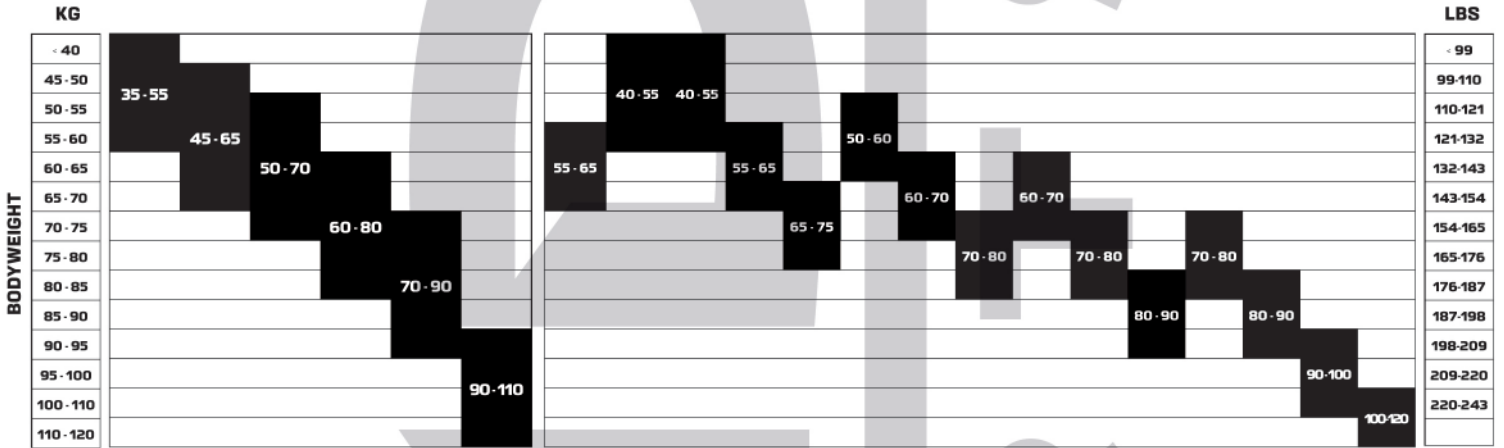

Junior - RACING POLES

S/LAB CARBON CLICK JUNIOR **NEW**

MODEL	REF.	SIZES (cm)	PRICE
S/LAB CARBON CLICK JUNIOR NEW	L47665800·	110 115 120 125 130 135 140	

SKATE

CLASSIC

SIZES	SKATE					CLASSIC																
	170	177	182	187	192	178	180	188			196			201			206					
									SOFT	MED	HARD	SOFT	MED	HARD	SOFT	MED	HARD	SOFT	MED	HARD	X-HARD	
SKIN																						
UNIVERSAL	●	●	●	●	●	●	●	●	●	●	●	●	●	●	●	●	●	●	●	●	●	●
BLUE		●	●	●	●				●	●		●	●		●	●		●	●		●	●
RED		●	●	●	●				●	●		●	●		●	●		●	●		●	●
ZERO																						