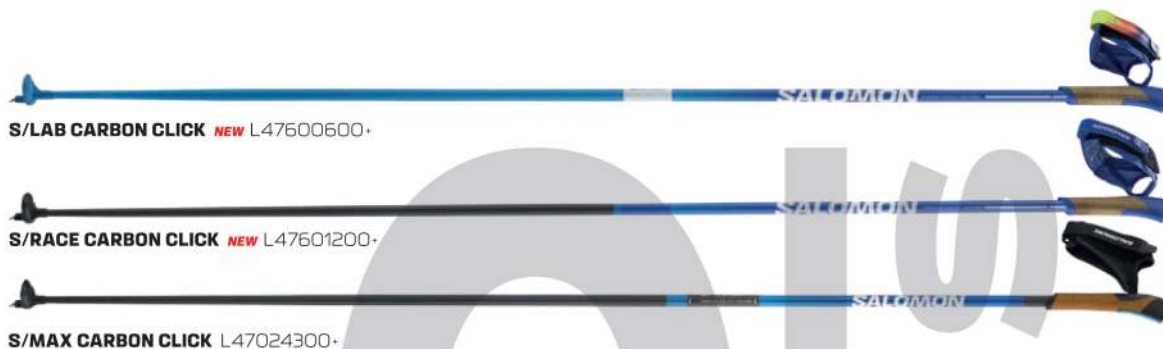

AFTERMARKET - RACING BOOTS

S/LAB LINER NEW
L47559100•

RACING LINER NEW
L47559200•

**CUFF S/LAB
T1 3.5-9 NEW**
L47647400•
T2 9.5-13 NEW
L47647500•

OVERBOOT PROLINK
L47559000•

SCREW COVER LAB-RACE CUFF
L41482700•

NORDIC DISSOCIATED QUICKLACE
L41691600•

WALKING COVERBOOT
L47558900•

MODEL	REF.	SIZES (UK)	PRICE
S/LAB LINER NEW	L47559100•	3.5 - 13	
RACING LINER NEW	L47559200•	3.5 - 13	
CUFF S/LAB T1 3.5-9 NEW	L47647400•	3.5 - 13	
CUFF S/LAB T2 9.5-13 NEW	L47647500•	S - XXL	
SCREW COVER LAB-RACE CUFF	L41482700•		
NORDIC DISSOCIATED QUICKLACE	L41691600•		