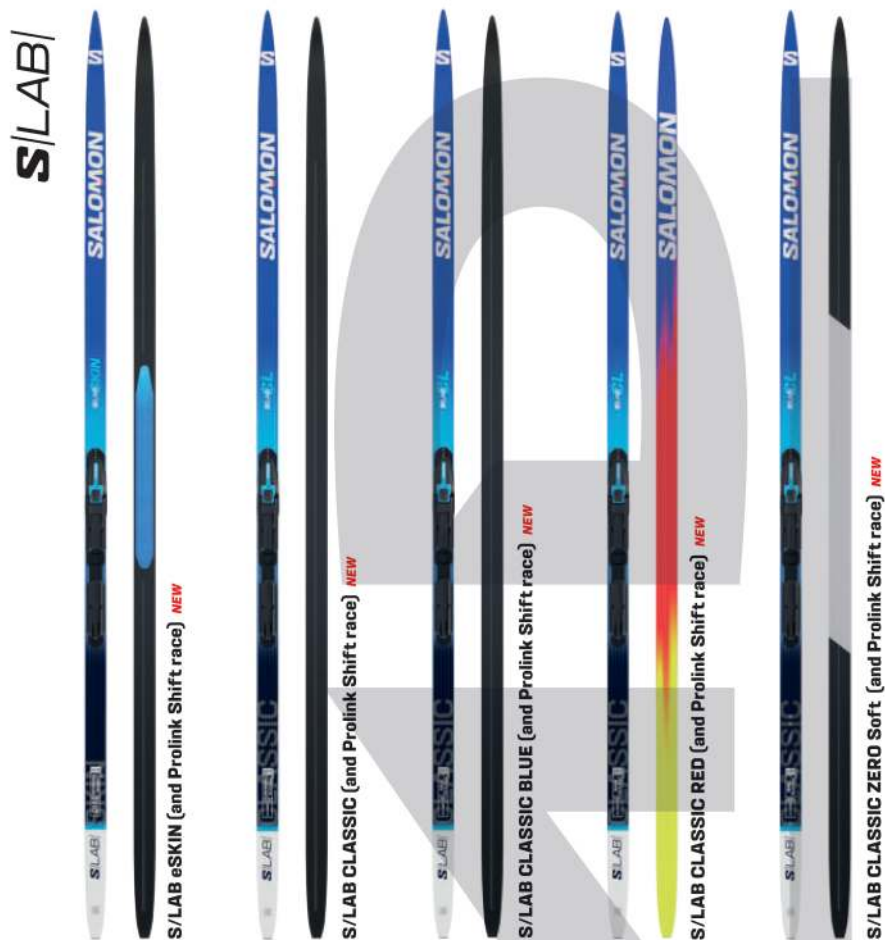

S/LAB CLASSIC

	MODEL	REF.	SNOW CONDITIONS	SIZE (cm)	PRICE
S/LAB eSKIN	S/LAB eSKIN X-Hard (and Prolink Shift race) NEW	L47652800•	Universal snow	206	
	S/LAB eSKIN Hard (and Prolink Shift race) NEW	L47653000•	Universal snow	188 | 196 | 201 | 206	
	S/LAB eSKIN Med (and Prolink Shift race) NEW	L47653100•	Universal snow	188 | 196 | 201 | 206	
	S/LAB eSKIN Soft (and Prolink Shift race) NEW	L47653200•	Universal snow	188 | 196 | 201 | 206	
S/LAB CLASSIC	S/LAB CLASSIC Hard (and Prolink Shift race) NEW	L47654300•	Universal snow	201 | 206	
	S/LAB CLASSIC Med (and Prolink Shift race) NEW	L47654400•	Universal snow	188 | 196 | 201 | 206	
	S/LAB CLASSIC Soft (and Prolink Shift race) NEW	L47654500•	Universal snow	188 | 196 | 201 | 206	
	S/LAB CLASSIC BLUE Med (and Prolink Shift race) NEW	L47654600•	Cold snow	196 | 201 | 206	
	S/LAB CLASSIC BLUE Soft (and Prolink Shift race) NEW	L47654700•	Cold snow	188 | 196 | 201 | 206	
	S/LAB CLASSIC RED Med (and Prolink Shift race) NEW	L47654800•	Warm or wet snow	196 | 201 | 206	
	S/LAB CLASSIC RED Soft (and Prolink Shift race) NEW	L47654900•	Warm or wet snow	188 | 196 | 201 | 206	
	S/LAB CLASSIC ZERO Soft (and Prolink Shift race) NEW	L47655000•	Universal snow	196 | 201 | 206