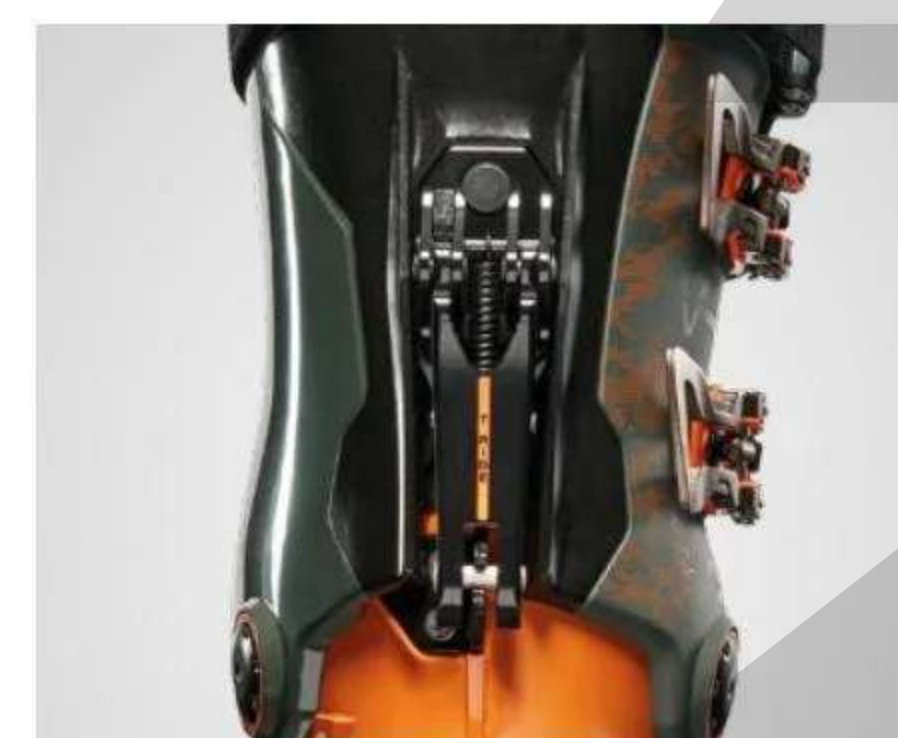

T-Ride on COCHISE series

High Performance Walking System

The T-Ride system is fully integrated into the boot design. It's a solid cuff-to-shell connection which delivers the perfect combination between downhill performance and uphill hiking ability.