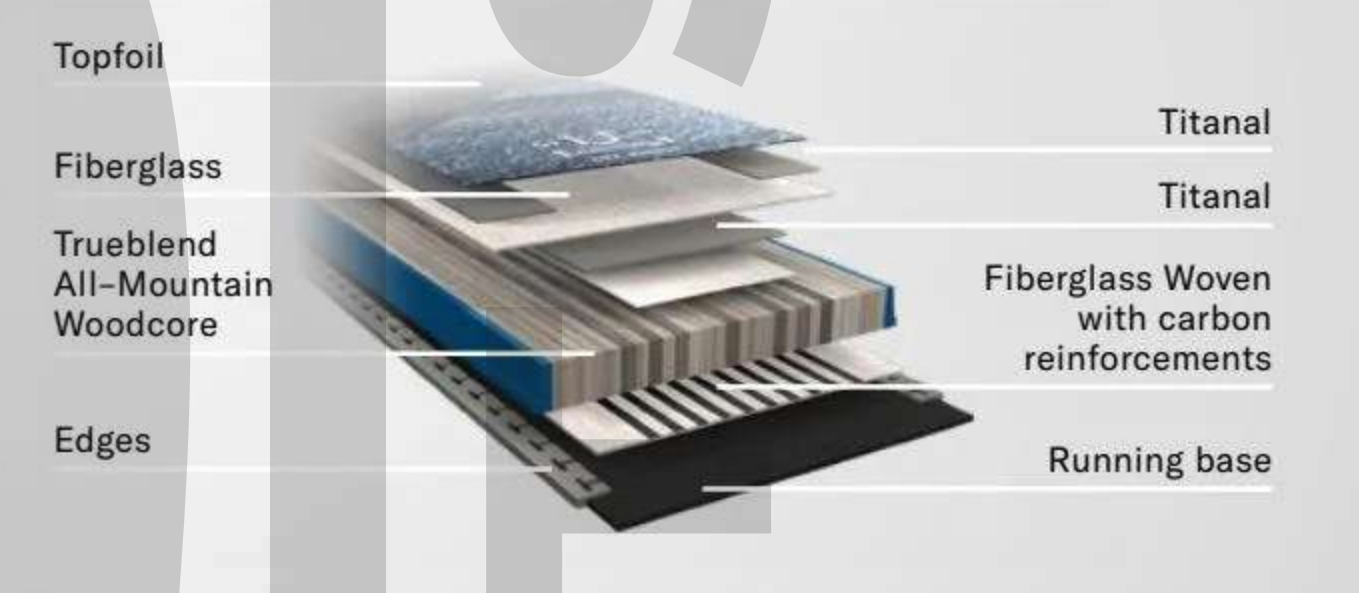

BLACK PEARL