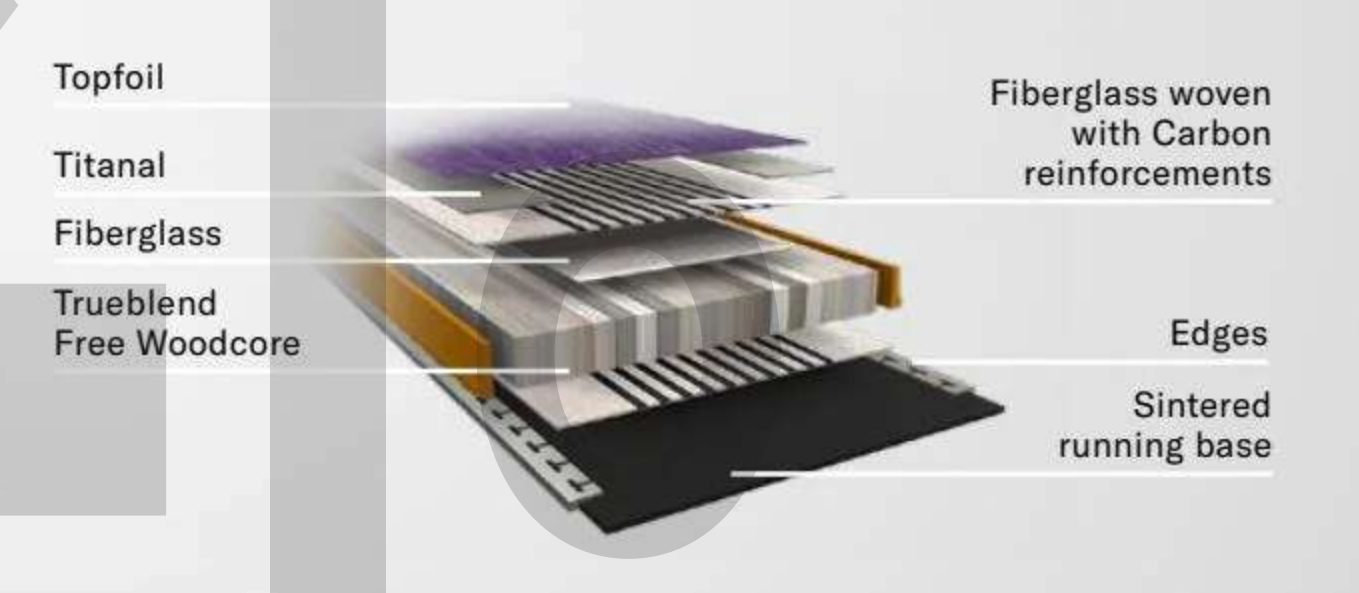

Blizzard Constructions

At the heart of every ski is a specifically designed woodcore, fine-tuned to deliver the optimal flex and maximum performance per category.

The construction surrounding the woodcore is also specific to each category, designed to complement the woodcore and provide the best skiing experience for every type of skier in every discipline.

Race / High Performance

FIREBIRD

All Mountain

ANOMALY

BLACK PEARL

Piste / High Performance

THUNDERBIRD

PHOENIX R14 PRO

Free

RUSTLER

SHEEVA

Piste / Sport Performance

STORMBIRD DTI

STORMBIRD TI

Tour

ZERO G

ZERO G W2W