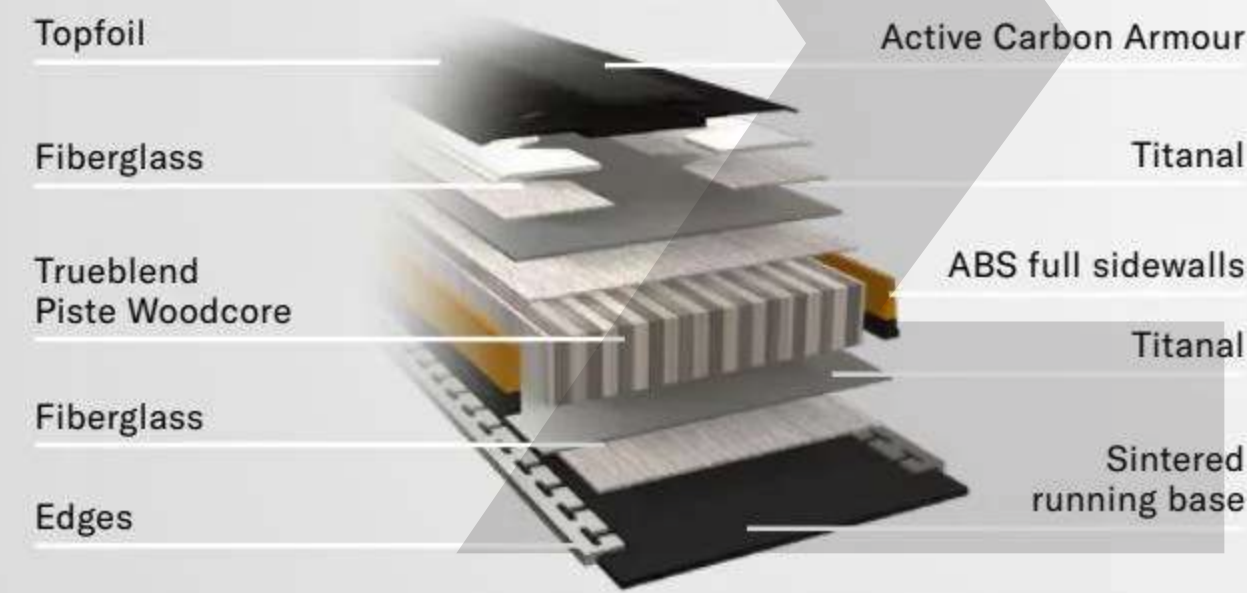

Piste / High Performance

THUNDERBIRD