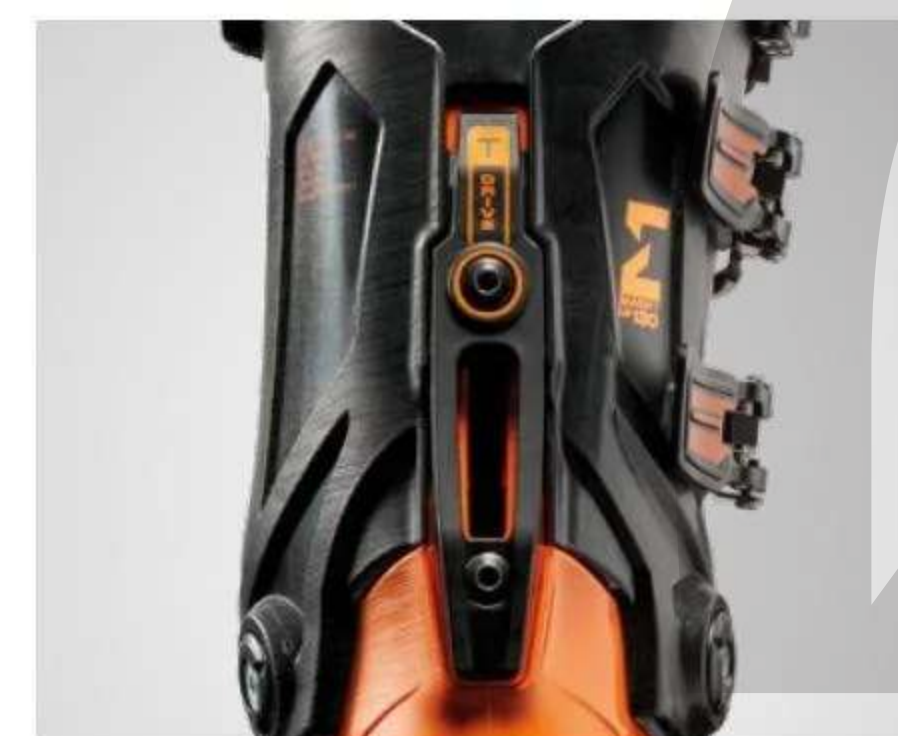

New T-Drive 2.0 on MACH1 LV series

Performance

Tecnica's new T-Drive 2.0 connects the shell to the cuff in a new and innovative way. The cuff is free to slightly rotate in the front, which enhances power transmission to the front of the boot – where the skier needs it most.