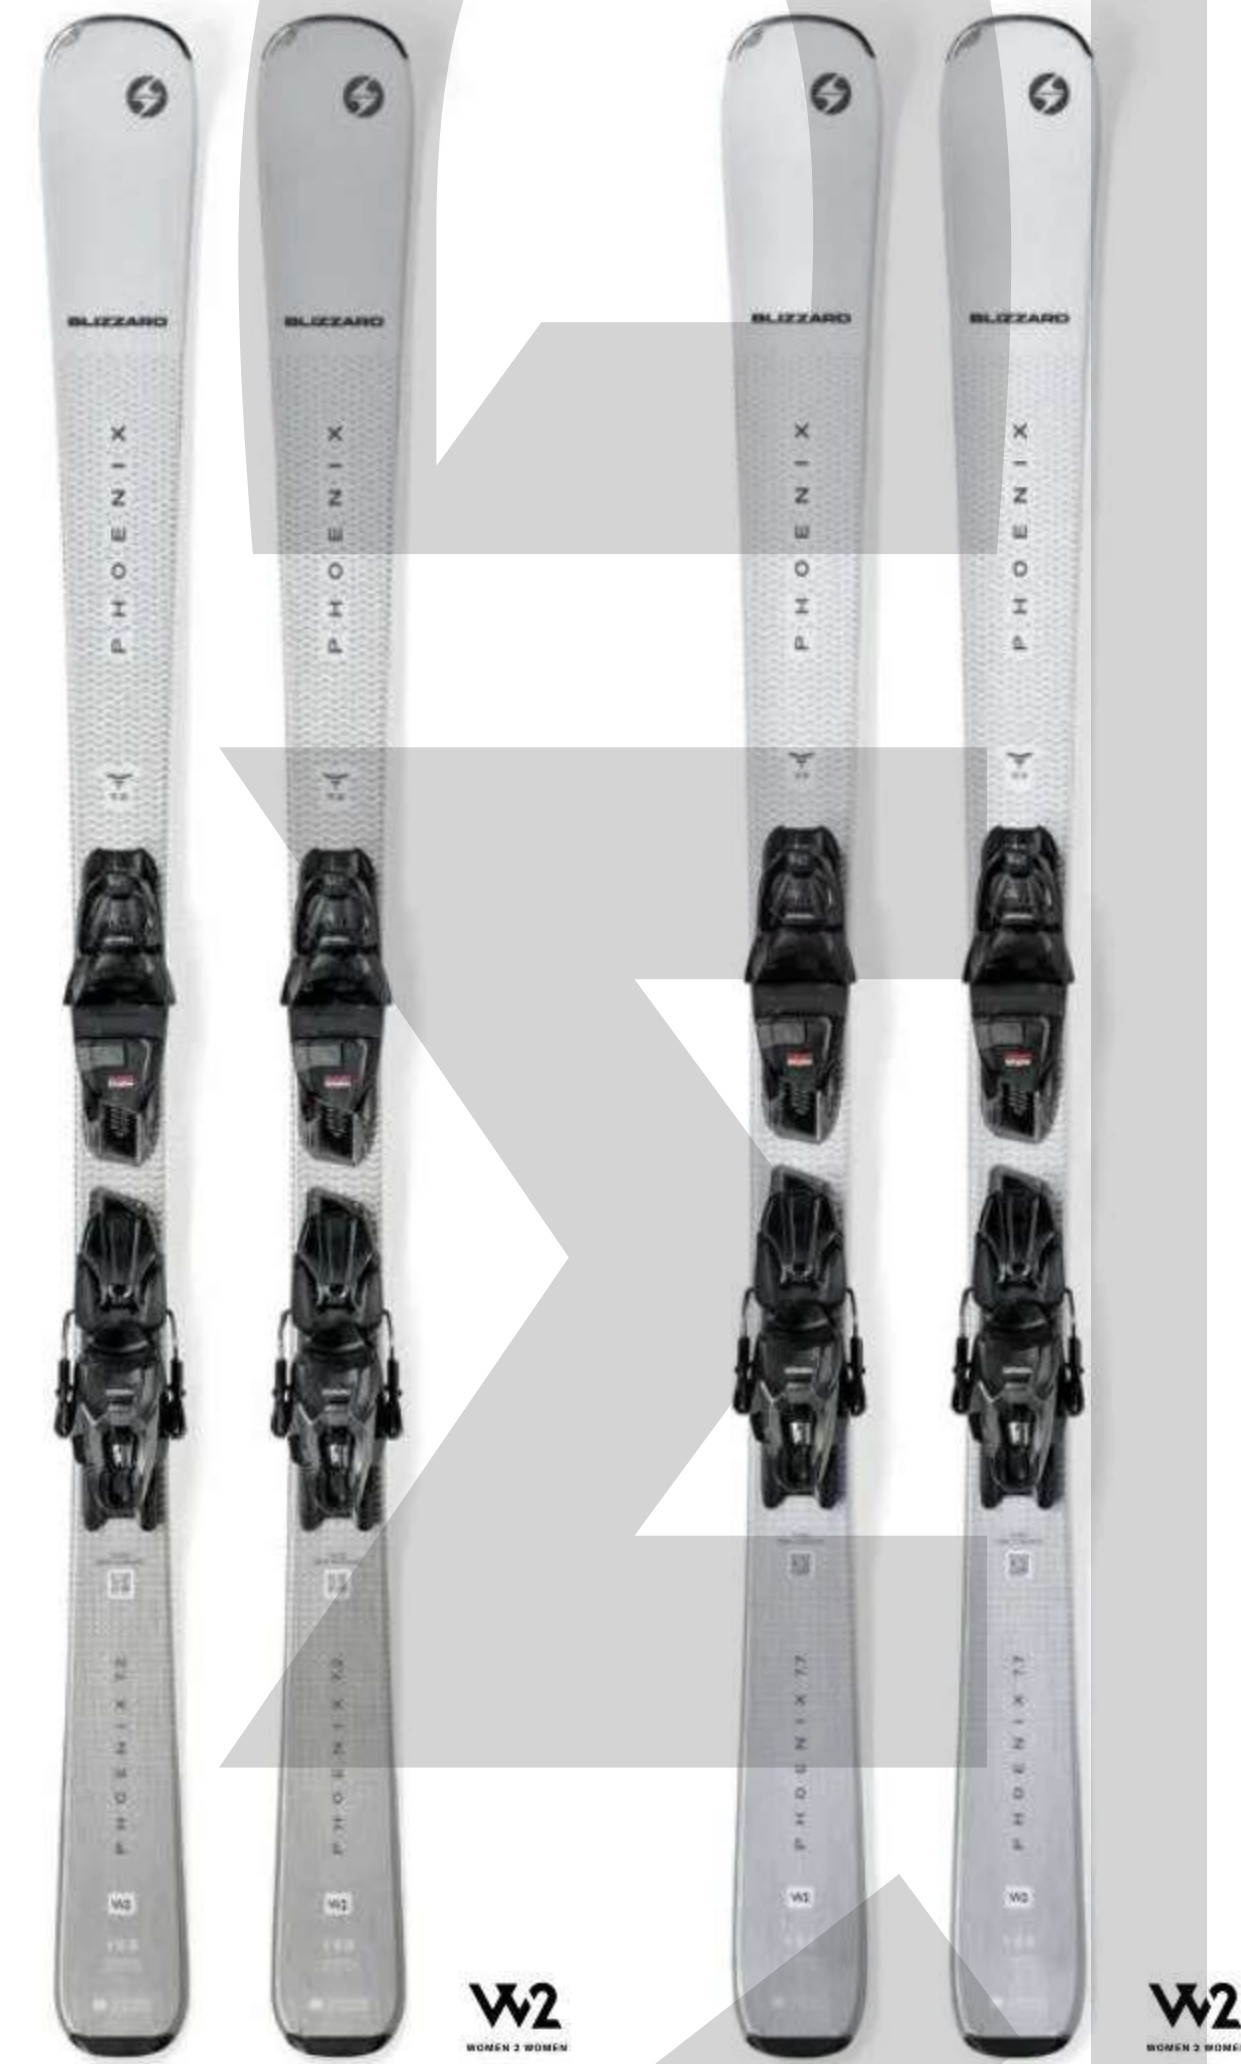

**PHOENIX 7.2
+ TLT10 DEMO W**

Cod: 8A4268DF-001
Sand

Lengths (cm) / Radius (cm):
139-146-153-160-167
/10; 11; 12; 13; 14
Sidecut: 119-72-102 mm (160)
Plate: Fdt Free Demo Plate
Binding: Tlt 10 Demo W
Construction:
Composite Partial Sidewall
Core + Key Materials:
Partial Woodcore
Rocker: 6mm Rocker
Weight (Flat): 2660 g

**PHOENIX 7.7
+ TLT10 DEMO W**

Cod: 8A4267DF-001
Ice Blue

Lengths (cm) / Radius (cm):
139-146-153-160-167
/10; 11; 12; 13; 14
Sidecut: 121-77-103 mm (160)
Plate: Fdt Free Demo Plate
Binding: Tlt 10 Demo W
Construction:
Composite Partial Sidewall
Core + Key Materials:
Partial Woodcore
Rocker: 6mm Rocker
Weight (Flat): 2800 g