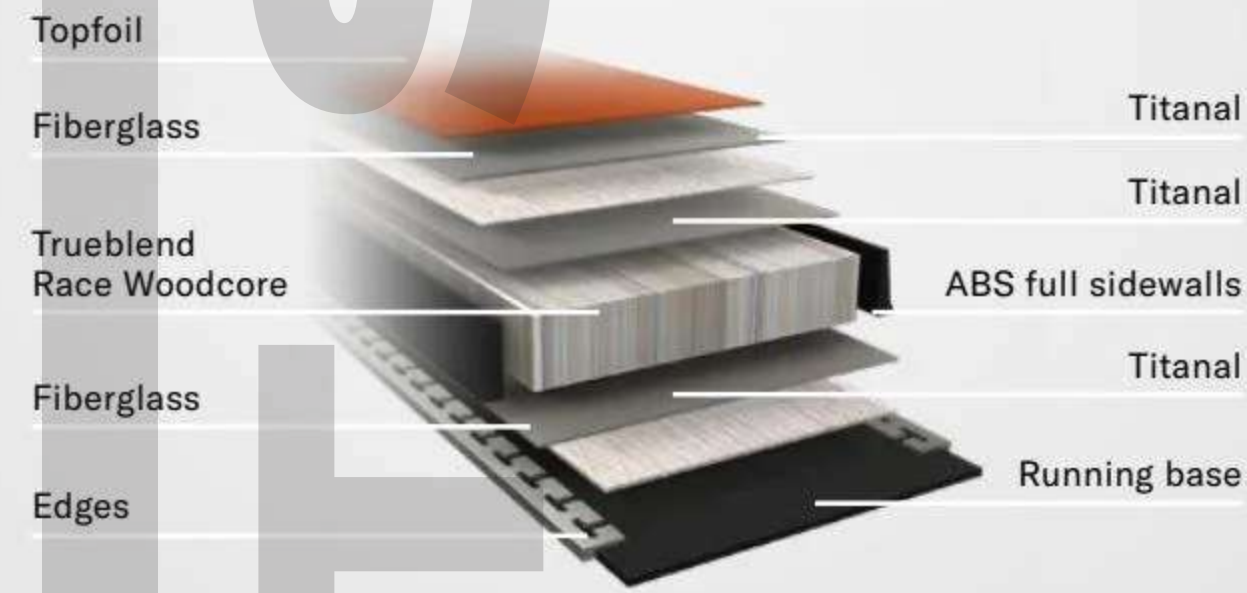

Blizzard Constructions

At the heart of every ski is a specifically designed woodcore, fine-tuned to deliver the optimal flex and maximum performance per category.

The construction surrounding the woodcore is also specific to each category, designed to complement the woodcore and provide the best skiing experience for every type of skier in every discipline.

Race / High Performance

FIREBIRD