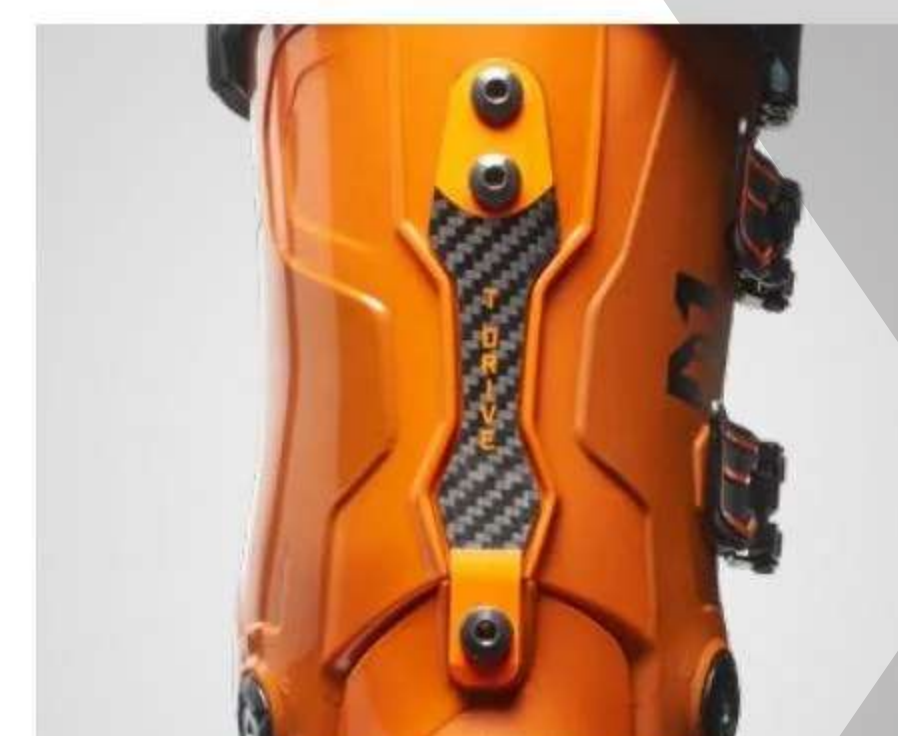

T-Drive on MACH1 MV & HV series

Drive Precision

The T-Drive dynamic carbon connector creates a longer lever arm compared to traditional ski boots.

This allows:

- Quicker edge to edge transitions.
- Increased lateral power and stability.
- Edge drive precision.