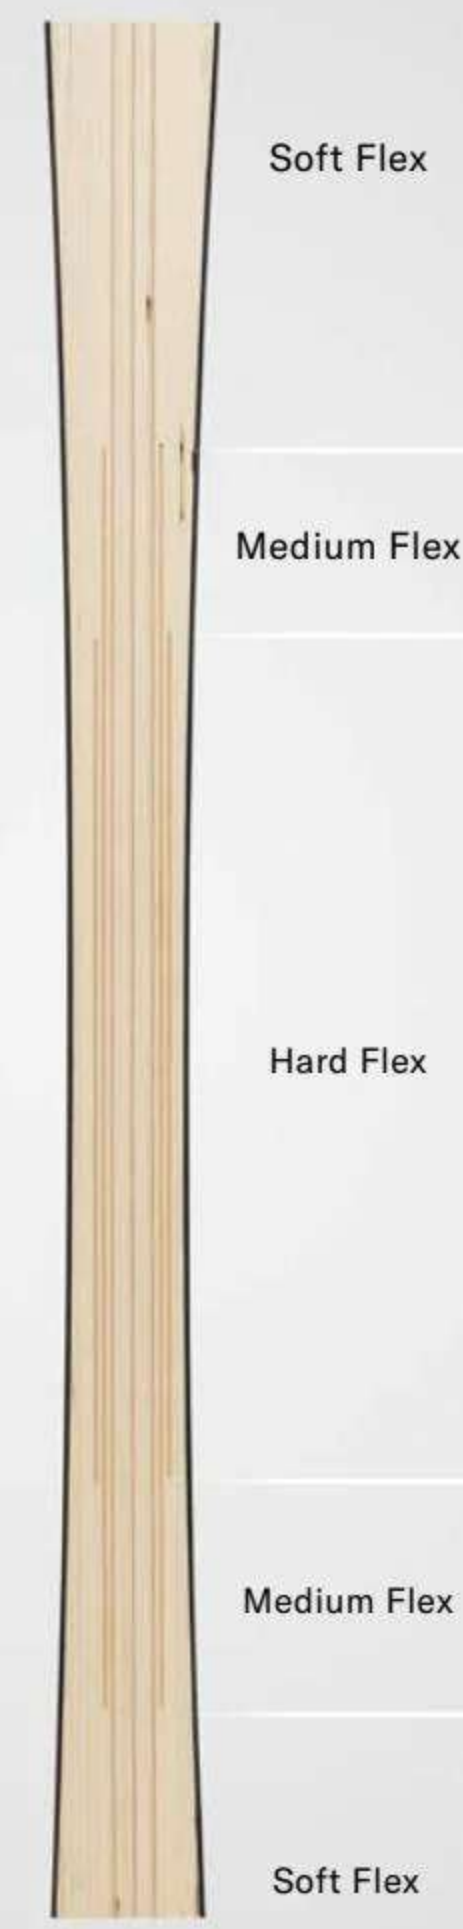

Free

New Tour

Trueblend is Blizzard's foundational woodcore technology which allows us to specifically design every model and size for the target customer. We select specific woods, characterized by different densities, blending and positioning them to form woodcores that are designed to optimize the flex of and deliver a smooth and balanced feeling.