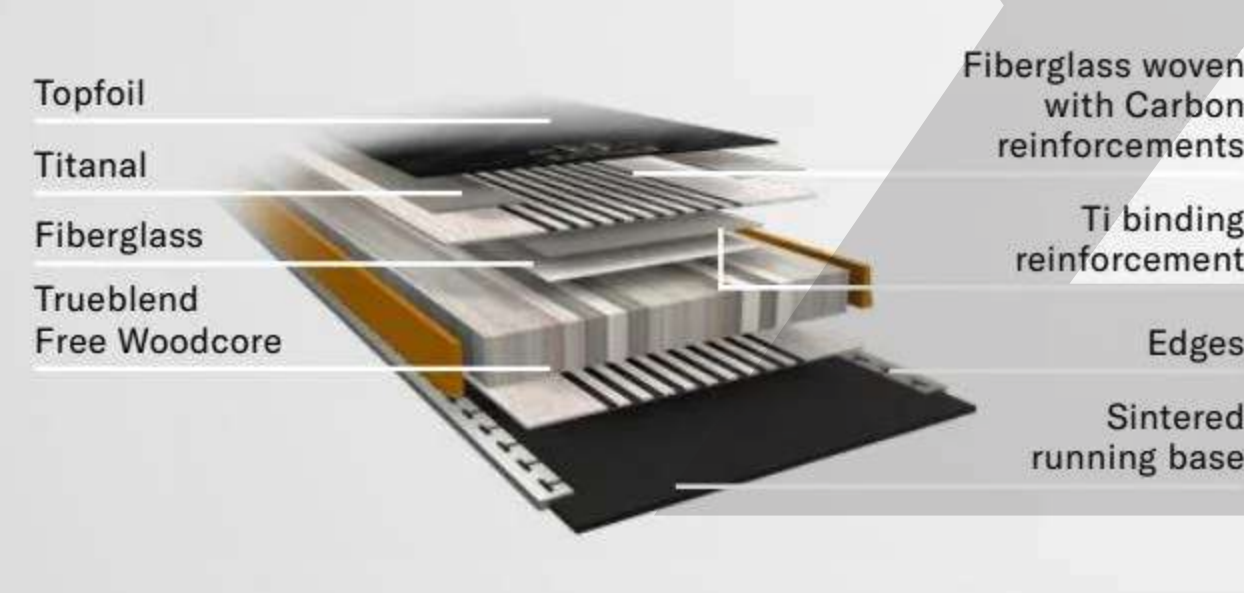

Free

RUSTLER