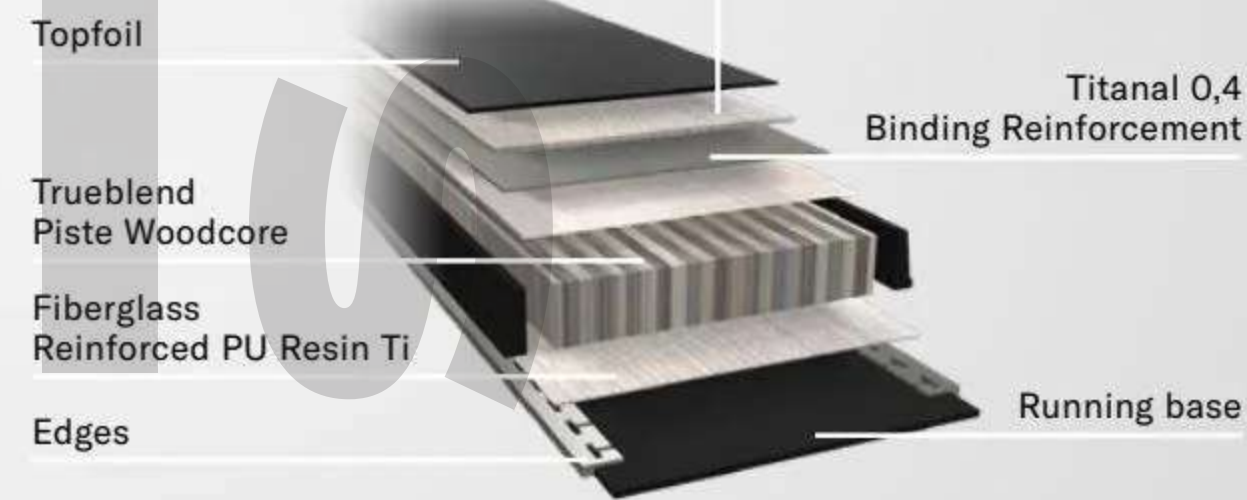

STORMBIRD TI