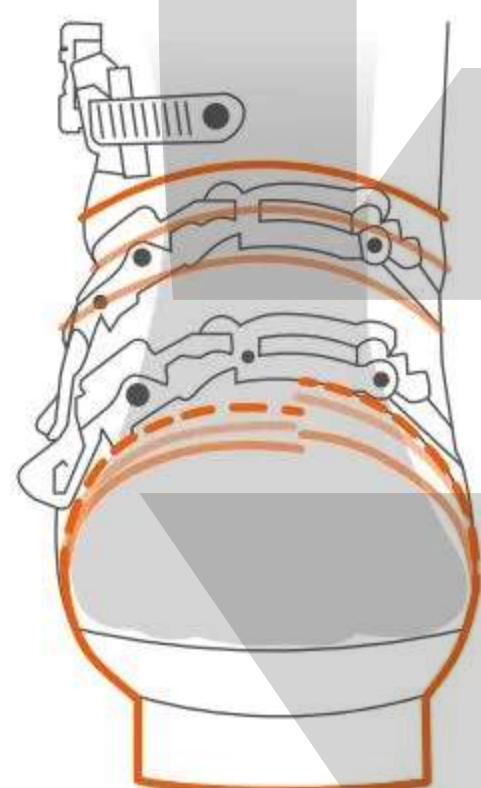

Best Fit Out Of The Box

The anatomical shape of the liner and shell are the key to a great out-of-the-box fit.

The closer the liner and shell match the natural shape of the foot, the better the fit and performance will be.

Volume Concept

Best fit out-of-the box. Precise anatomical shape results in an accurate fit that offers more comfort and better performance. To guarantee the perfect fit matching every foot shape.

Tecnica offers 5 different volumes:

- LOW VOLUME: 98 mm
- MID VOLUME FREERIDE: 99 mm
- MID VOLUME: 100 mm
- HIGH VOLUME FREERIDE: 102 mm
- HIGH VOLUME: 103 mm

LV

98 mm

MACH LV

MV

99 mm

COCHISE

100 mm

MACH MV

HV

102 mm

COCHISE HV

103 mm

MACH HV