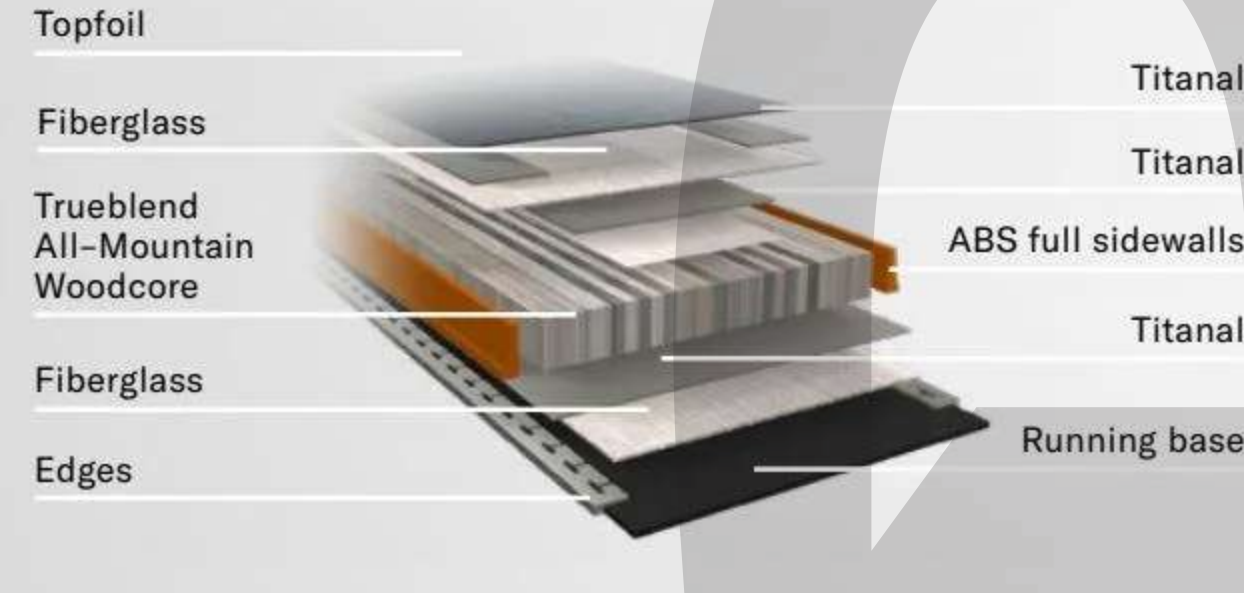

All Mountain

ANOMALY