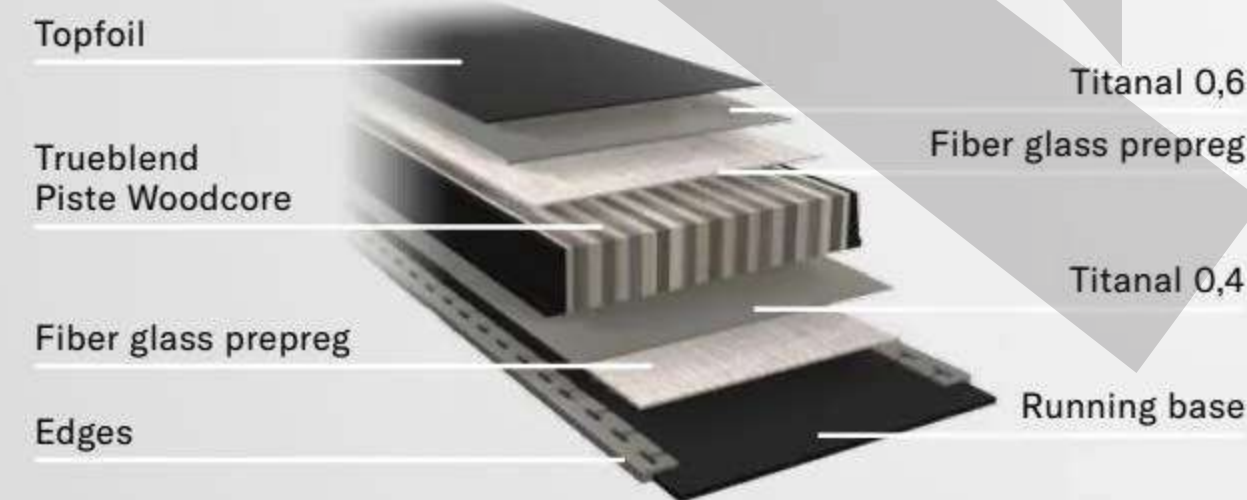

Piste / Sport Performance

STORMBIRD DTI