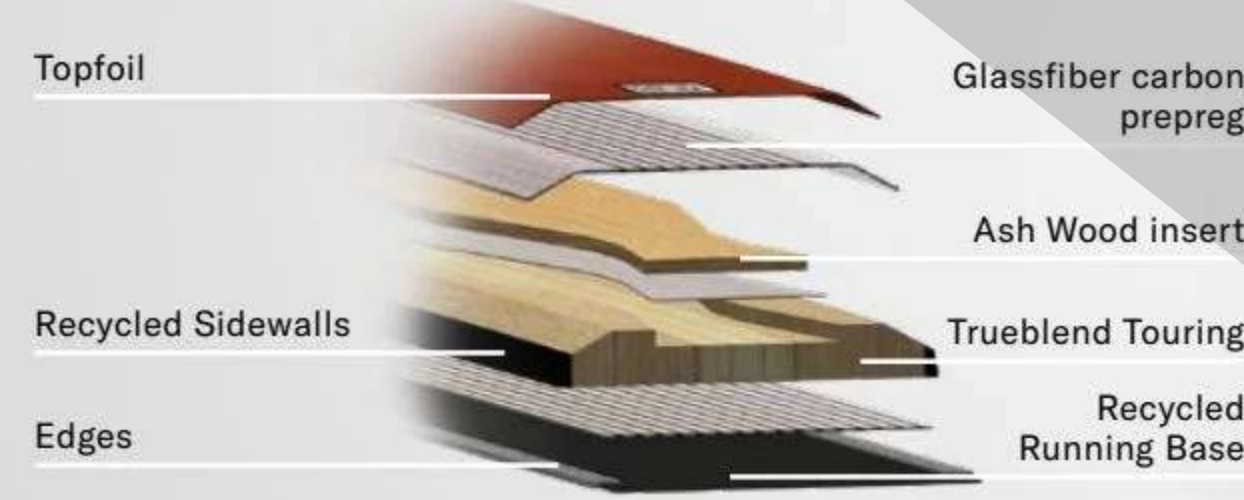

Blizzard Constructions

At the heart of every ski is a specifically designed woodcore, fine-tuned to deliver the optimal flex and maximum performance per category.

The construction surrounding the woodcore is also specific to each category, designed to complement the woodcore and provide the best skiing experience for every type of skier in every discipline.

Race / High Performance

FIREBIRD

All Mountain

ANOMALY

BLACK PEARL

Piste / High Performance

THUNDERBIRD

PHOENIX R14 PRO

Free

RUSTLER

SHEEVA

Piste / Sport Performance

STORMBIRD DTI

STORMBIRD TI

Tour

ZERO G

ZERO G W2W