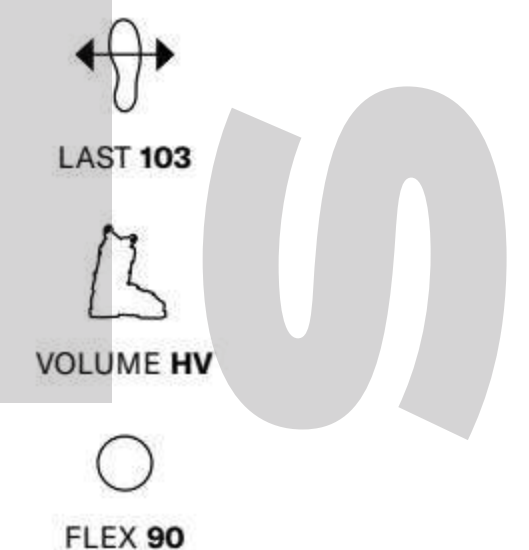

Mach Sport

**Skiing doesn't
have to be hard.**

Piste

Sport performance

Sizes: 240 - 310
Shell: PU - Double Quick Instep
Cuff: PP
Liner: Ecodesign - N.F.S. - Sport
Soles: ISO 23223 Gripwalk
Buckles: 4 Micro Adjustable
Aluminum with Lift Lock
Weight: 1850 g (MP 26.5)

Sizes: 240 - 310
Shell: PU - Double Quick Instep
Cuff: PP
Liner: Ecodesign - N.F.S. - Sport
Soles: ISO 23223 Gripwalk
Buckles: 4 Micro Adjustable
Aluminum with Lift Lock
Weight: 1950 g (MP 27.5)

Sizes: 240 - 325
Shell: PU - Double Quick Instep
Cuff: PP
Liner: Ecodesign - Sport
- N.F.S. - Celliant®
Soles: ISO 23223 Gripwalk
Buckles: 4 Micro Adjustable
Aluminum with Lift Lock
Weight: 1980 g (MP 27.5)

Sizes: 240 - 310
Shell: PU - Double Quick Instep
Cuff: PP
Liner: Ecodesign - Comfort
Soles: ISO 23223 Gripwalk
Buckles: 4 Micro Adjustable
Aluminum with Lift Lock
Weight: 1715 g (MP 27.5)

Sizes: 240 - 325
Shell: PP - Double Quick Instep
Cuff: PP
Liner: Ecodesign - Comfort
Soles: ISO 23223 Gripwalk
Buckles: 4 Micro Adjustable
Aluminum with Lift Lock
Weight: 1730 g (MP 27.5)

Sizes: 240 - 325
Shell: PP - Double Quick Instep
Cuff: PP
Liner: Ecodesign - Comfort
Soles: ISO 23223 Gripwalk
Buckles: 4 Micro Adjustable
Aluminum with Lift Lock
Weight: 1730 g (MP 27.5)