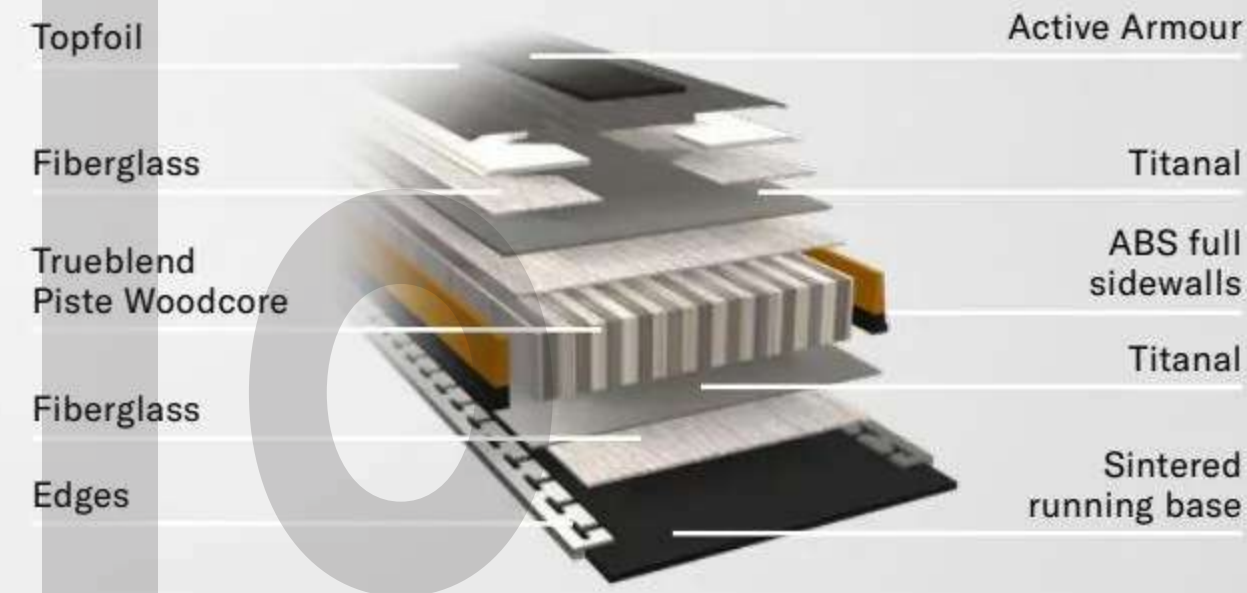

PHOENIX R14 PRO