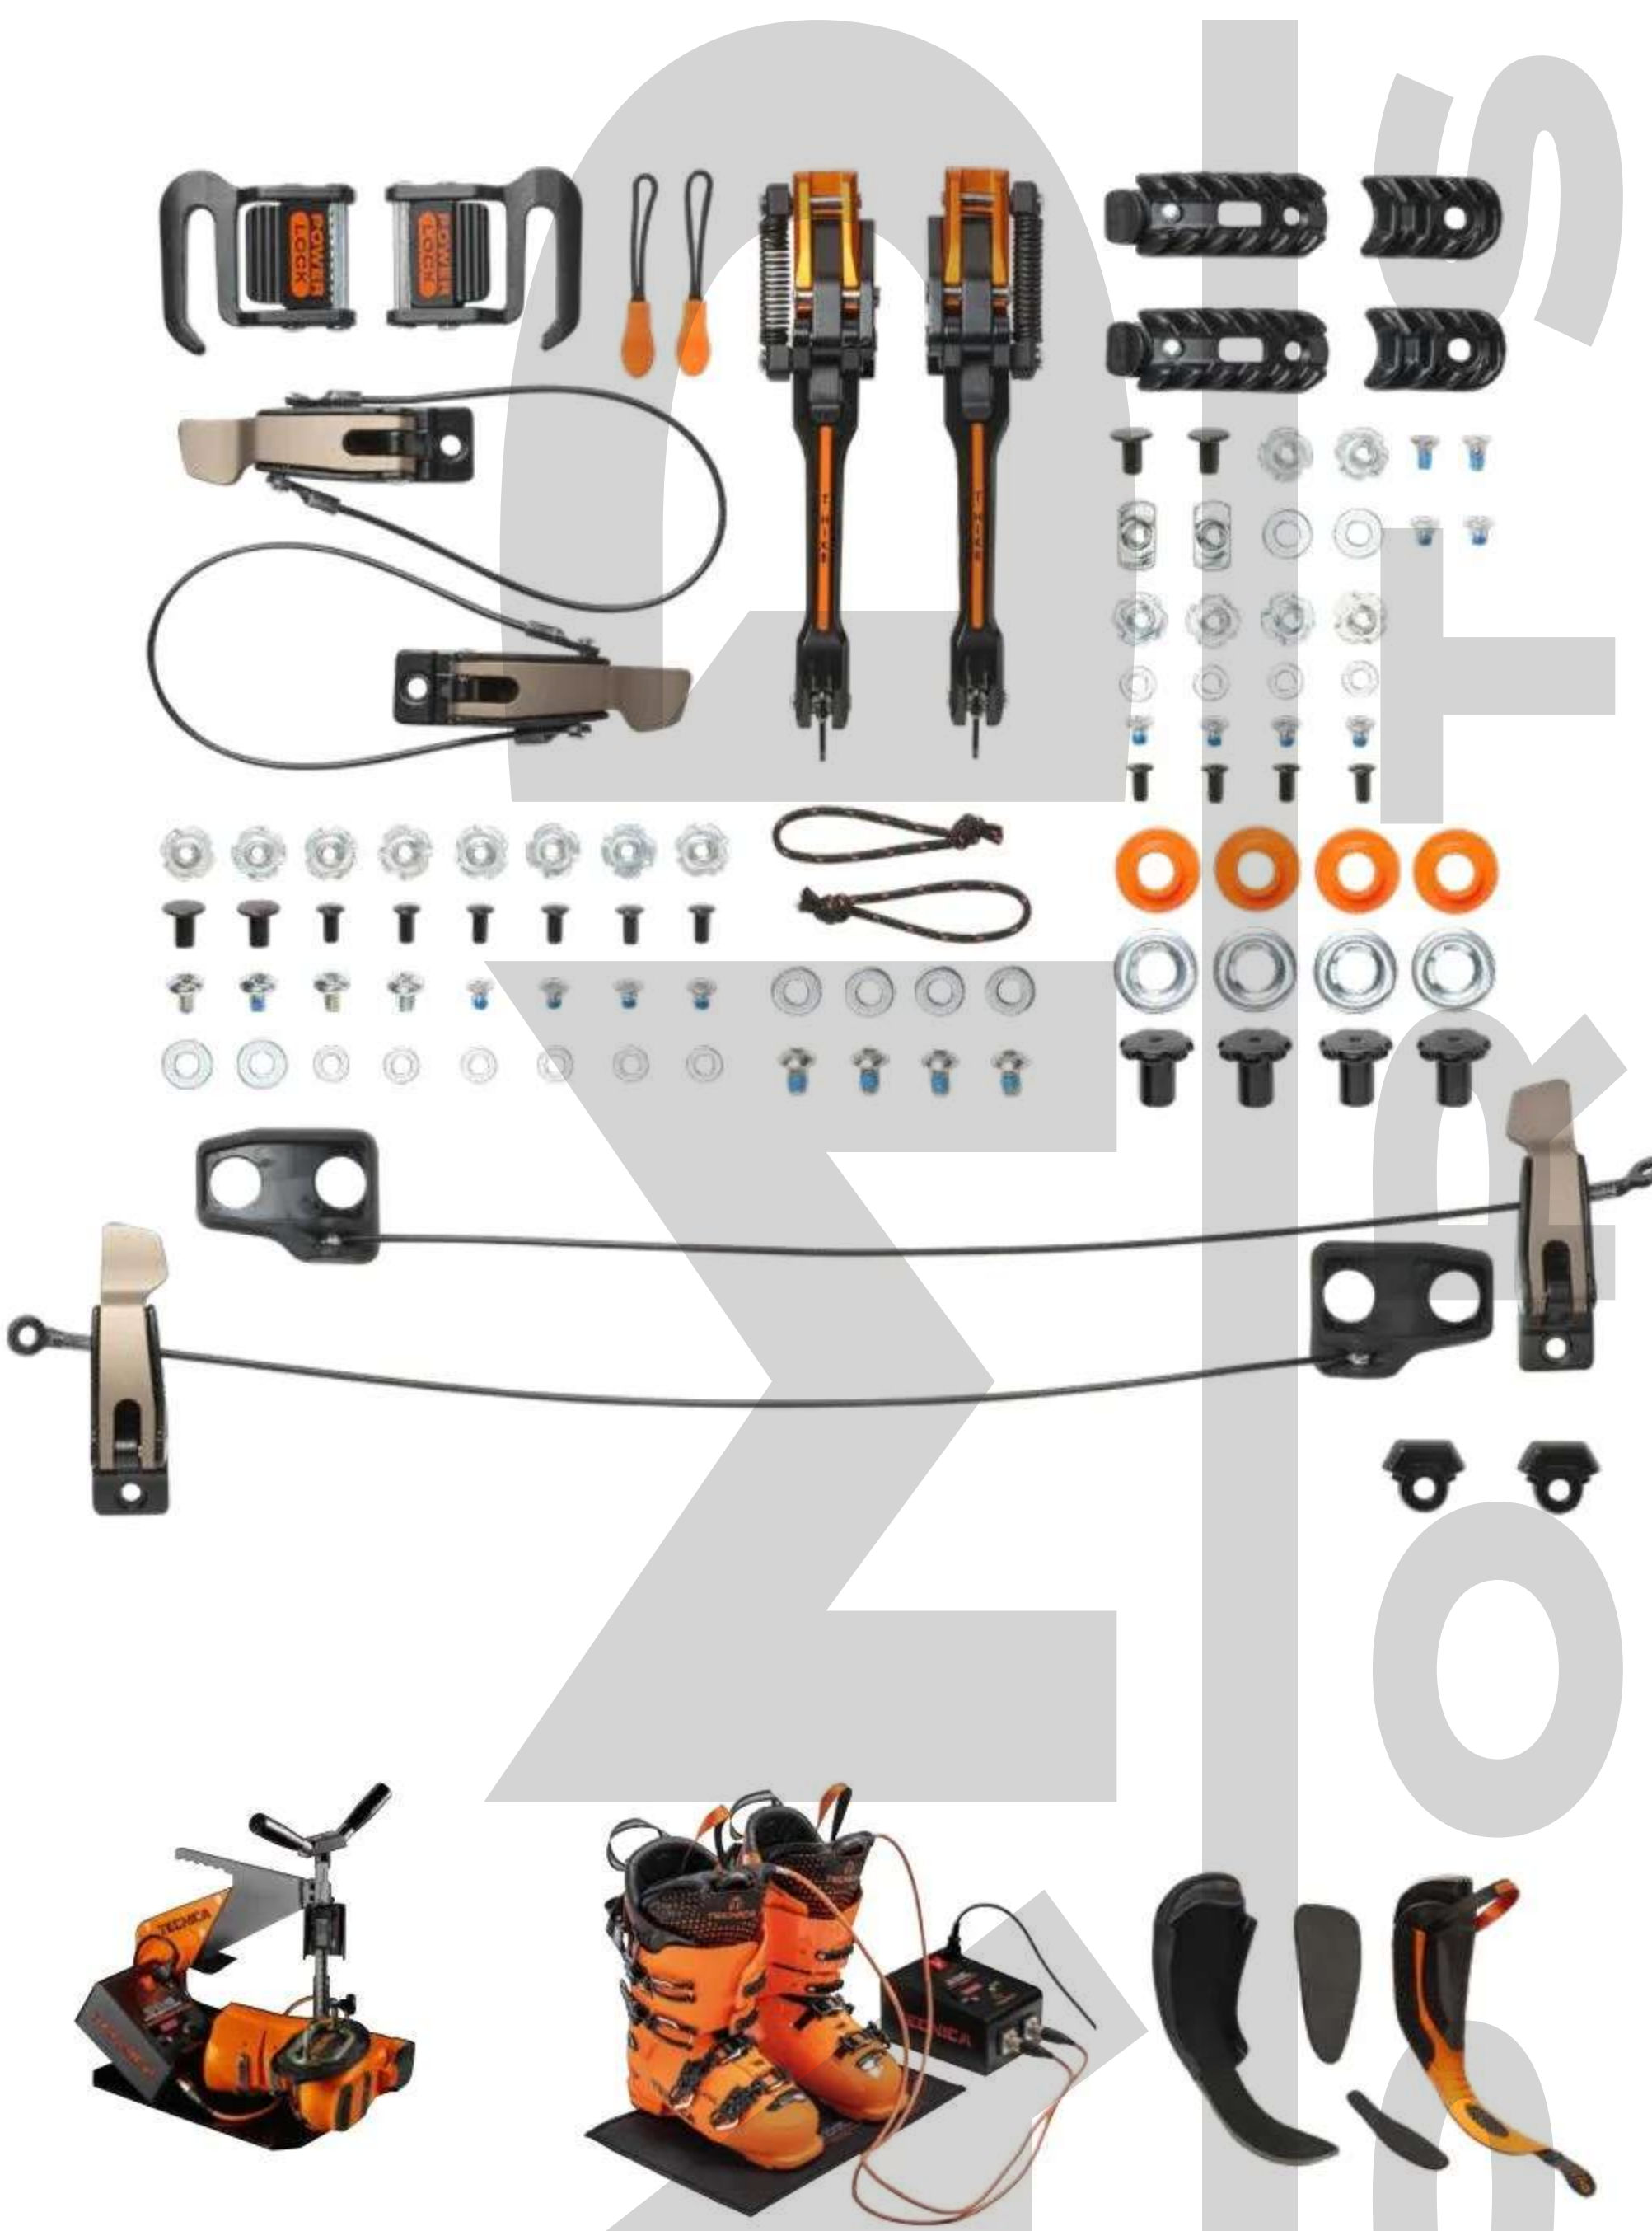

C.A.S. PRO TOOL
Cod: 450071 00 000

C.A.S. PRO TOOL + TH. CA. SYS (EU)
Cod: 450072 00 000

C.A.S. PRO TOOL + TH.CA. SYS (US)
Cod: 450073 00 000

C.A.S. TONGUE THERM CA.SYS (EU)
Cod: 450121 00 000

C.A.S. TONGUE THERM CA.SYS (US)
Cod: 450121 01 000

C.A.S. TONGUE HEATING ELEMENT
Cod: 450119 00 000

C.A.S. BOOT FITTERS TONGUE
Cod: 403A24 00 956

- Fully thermo moldable with C.A.S. Tongue Thermoforming Carbon System
- Removable velcro lining for easy access to padding
- Grindable padding
- 2+3 mm pads in the box to increase the thickness
- C.A.S. grindable material on the instep
- Compatible with all Mach1 and Cochise line (unisex + W)

Accessories & Spare Parts

ZERO G PEAK SERVICE KIT (235 - 275)
Cod: 403A31 01 100

ZERO G PEAK SERVICE KIT (285 - 305)
Cod: 403A31 02 100