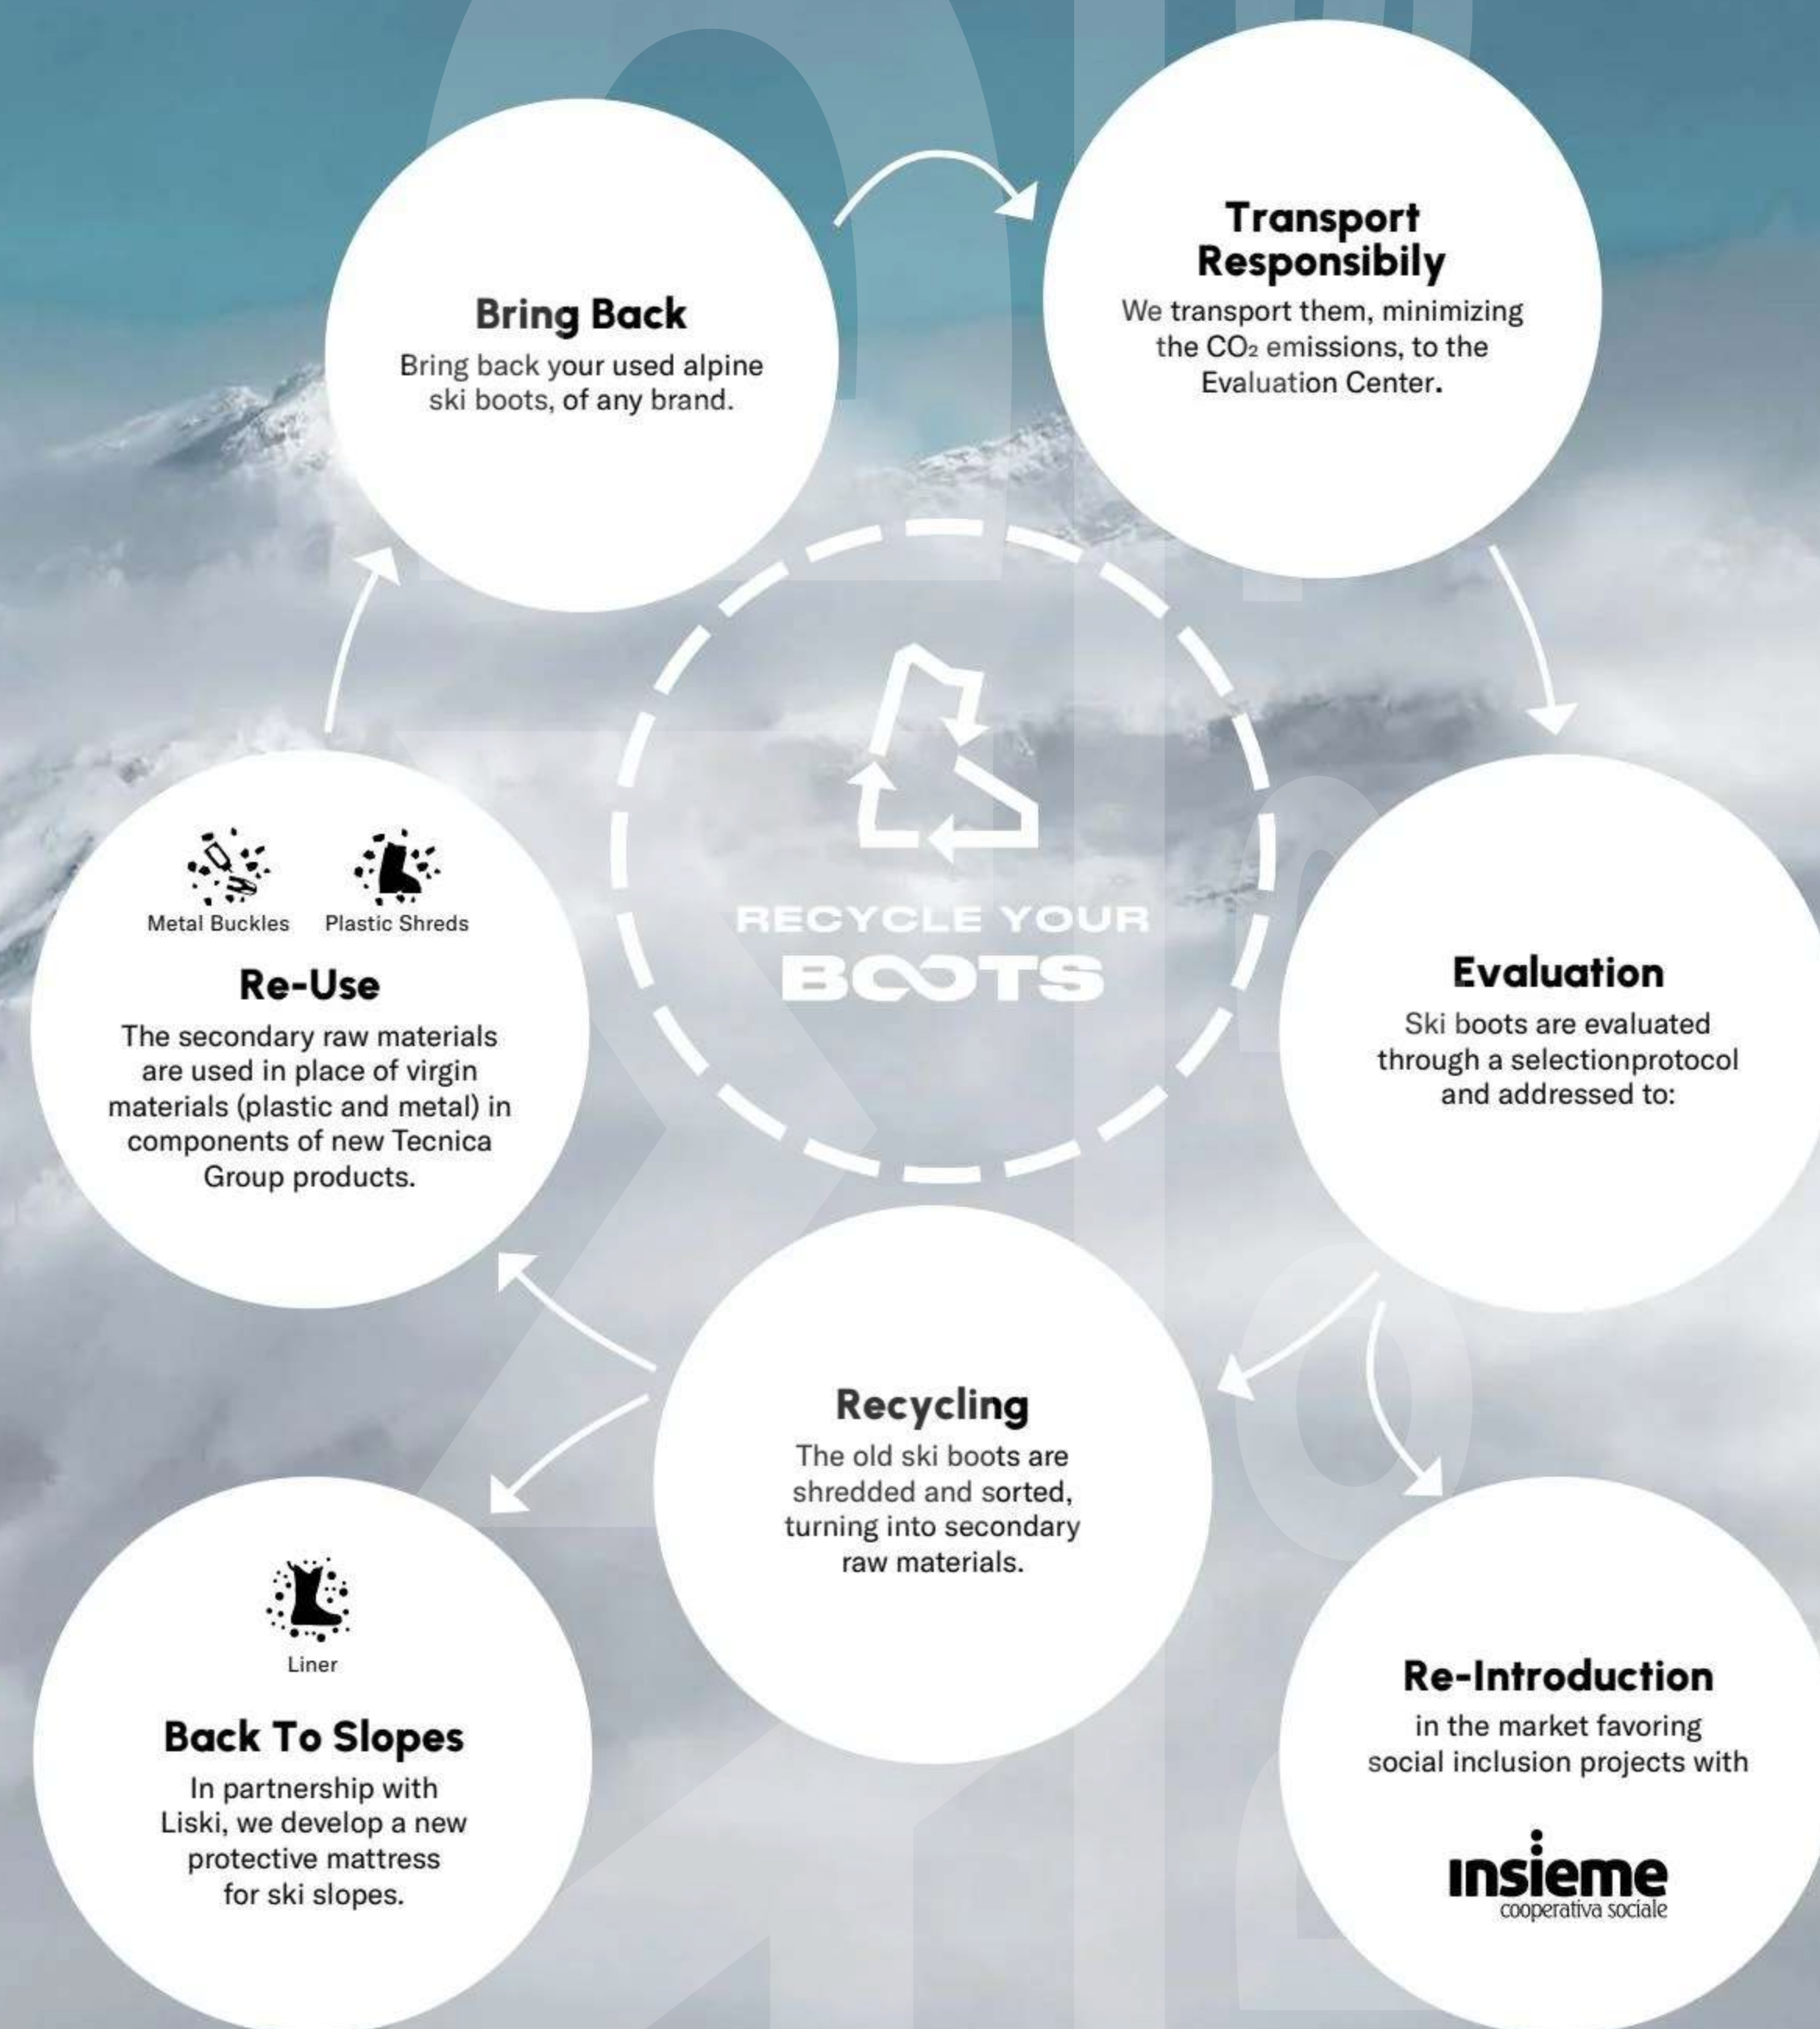

Bring Back
Bring back your used alpine ski boots, of any brand.

Transport Responsibly
We transport them, minimizing the CO₂ emissions, to the Evaluation Center.

Evaluation
Ski boots are evaluated through a selection protocol and addressed to:

Re-Introduction
in the market favoring social inclusion projects with
insieme
cooperativa sociale

Recycling
The old ski boots are shredded and sorted, turning into secondary raw materials.

Re-Use
The secondary raw materials are used in place of virgin materials (plastic and metal) in components of new Tecnica Group products.

Back To Slopes
In partnership with Liski, we develop a new protective mattress for ski slopes.