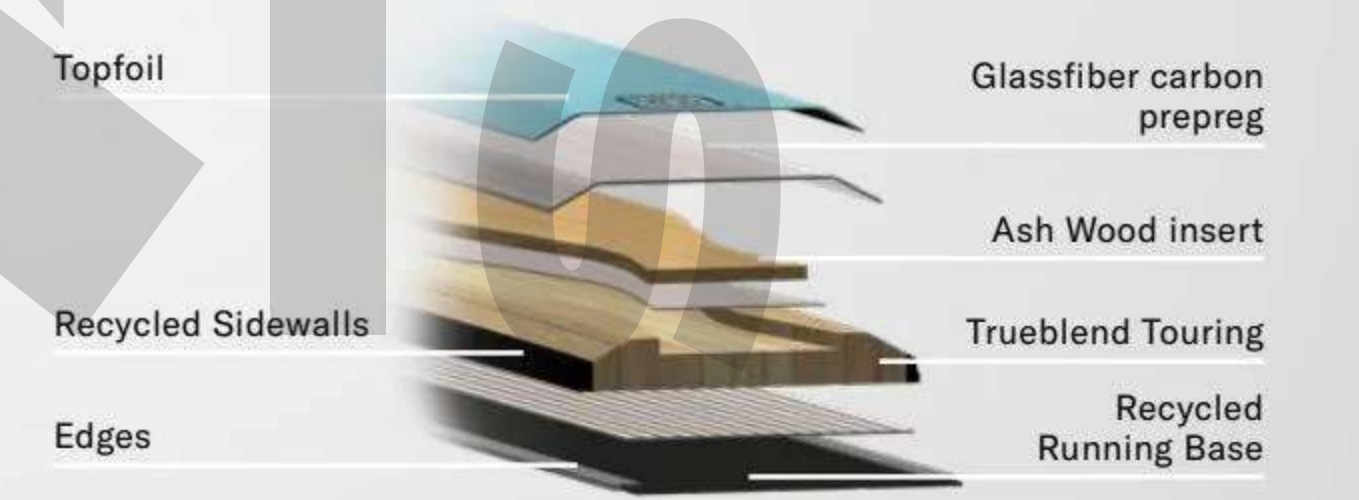

Blizzard Constructions

At the heart of every ski is a specifically designed woodcore, fine-tuned to deliver the optimal flex and maximum performance per category.

The construction surrounding the woodcore is also specific to each category, designed to complement the woodcore and provide the best skiing experience for every type of skier in every discipline.

Race / High Performance

FIREBIRD

All Mountain

ANOMALY

BLACK PEARL

Piste / High Performance

THUNDERBIRD

PHOENIX R14 PRO

Free

RUSTLER

SHEEVA

Piste / Sport Performance

STORMBIRD DTI

STORMBIRD TI

Tour

ZERO G

ZERO G W2W