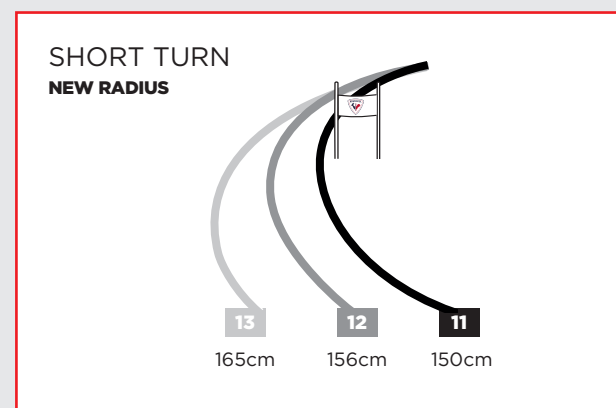

MASTER ST (SHORT TURN): Short radius of 11, 12 or 13 m for even greater carving thrills and unimaginable angles with maximum tip control and precision steering.