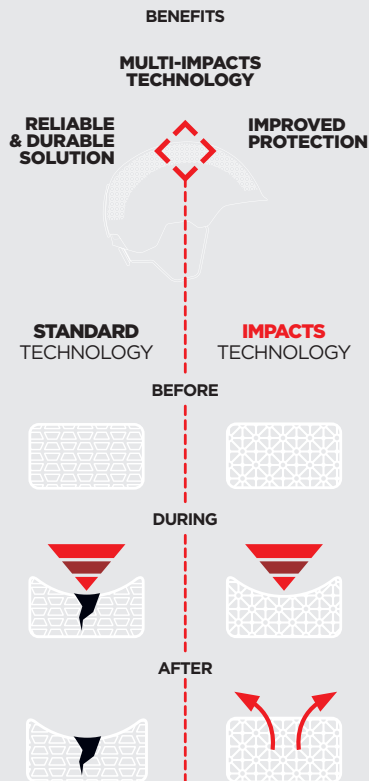

RKLG501 - RAFFISH HERO GREEN

RKLG500 - RAFFISH HERO HOT RED

TORIC HERO JR

LENS	DOUBLE, TORIC
FOAM	SINGLE WITH FLEECE
STRAP	SILICONE INSERT
AGE	6-12 YEARS

RKMG101 - TORIC HOT RED

IMPACTS PROTECTS YOU LONGER