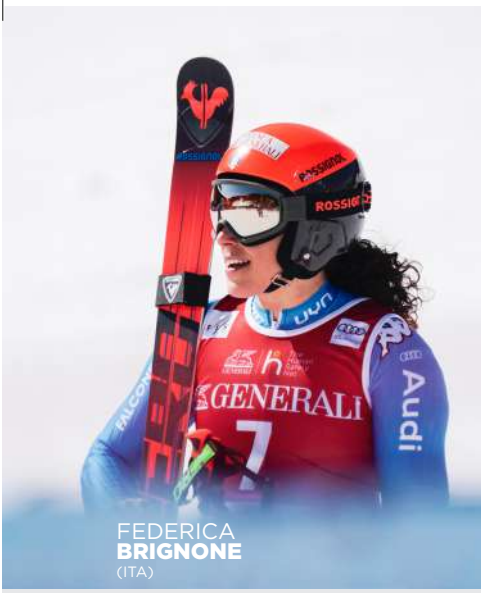

GREEN LIGHT
RKLC100

HERO CHINGUARD GREEN LIGHT

Compatible with HERO SLALOM, HERO GIANT and HERO KIDS

SIZES	TU
WEIGHT	60 g

NO TOOLS
NEEDED

EASY
ADJUSTMENT

LIGHT

RACE GOGGLES