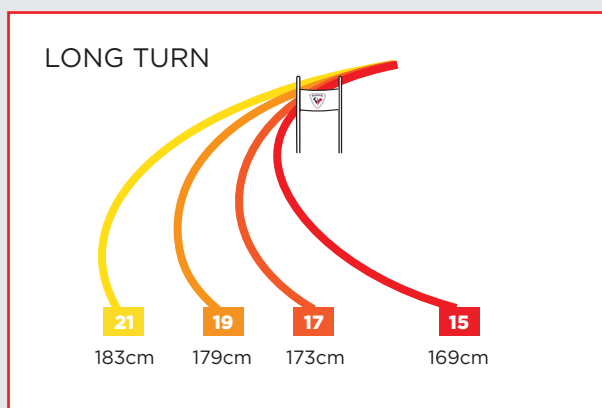

2 RADIUS MASTER

Designed and created as World Cup skis but tailored to the needs of piste skiers, the Hero Master skis are the industry benchmark for performance and control.

They accelerate like the skis worn by the champions, but allow far easier carving thanks to much more clearly defined sidecuts. All the power and performance of race skis without the constraints. THE ski for expert thrill-seeking skiers and for passionate racers outside the FIS circuit (Course Master, Eurotest events, etc.).

MASTER LT (LONG TURN) for all the sensations of long GS-type turns (acceleration, trajectory control, power, stability) and for high-speed morning outings on smooth, pristine pistes.