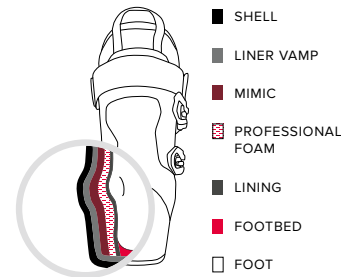

3. MIMIC: NEXT-TO-SHELL FIT; PROFESSIONAL FOAM: NEXT-TO-FOOT FIT

PROFESSIONAL DUAL STRAP

The innovative Professional Dual Strap combines two elements together for secure, balanced performance. Elastic shock absorbing portion smooths out choppy terrain and increases damping while static section provides pure power and energy transmission.