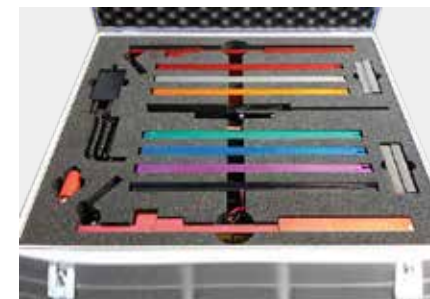

CANTING ASSESSMENT SYSTEM
AM5006331001
To know which amount of sole canting is right for your customer, we developed the Canting Assessment System. Precision machined from billet aluminum, it is incredibly accurate and delivers consistent, repeatable results. The plate angle that you select is the angle that you set the boot up to. Plates range from 0.0° - 3.0°, every half degree.