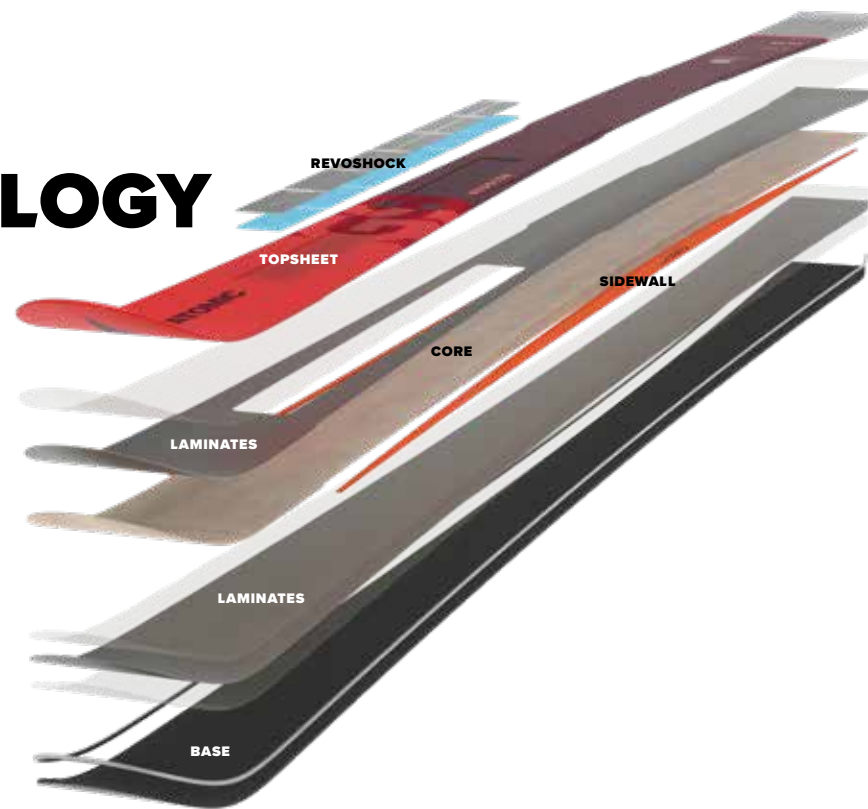

REDSTER SKI TECHNOLOGY