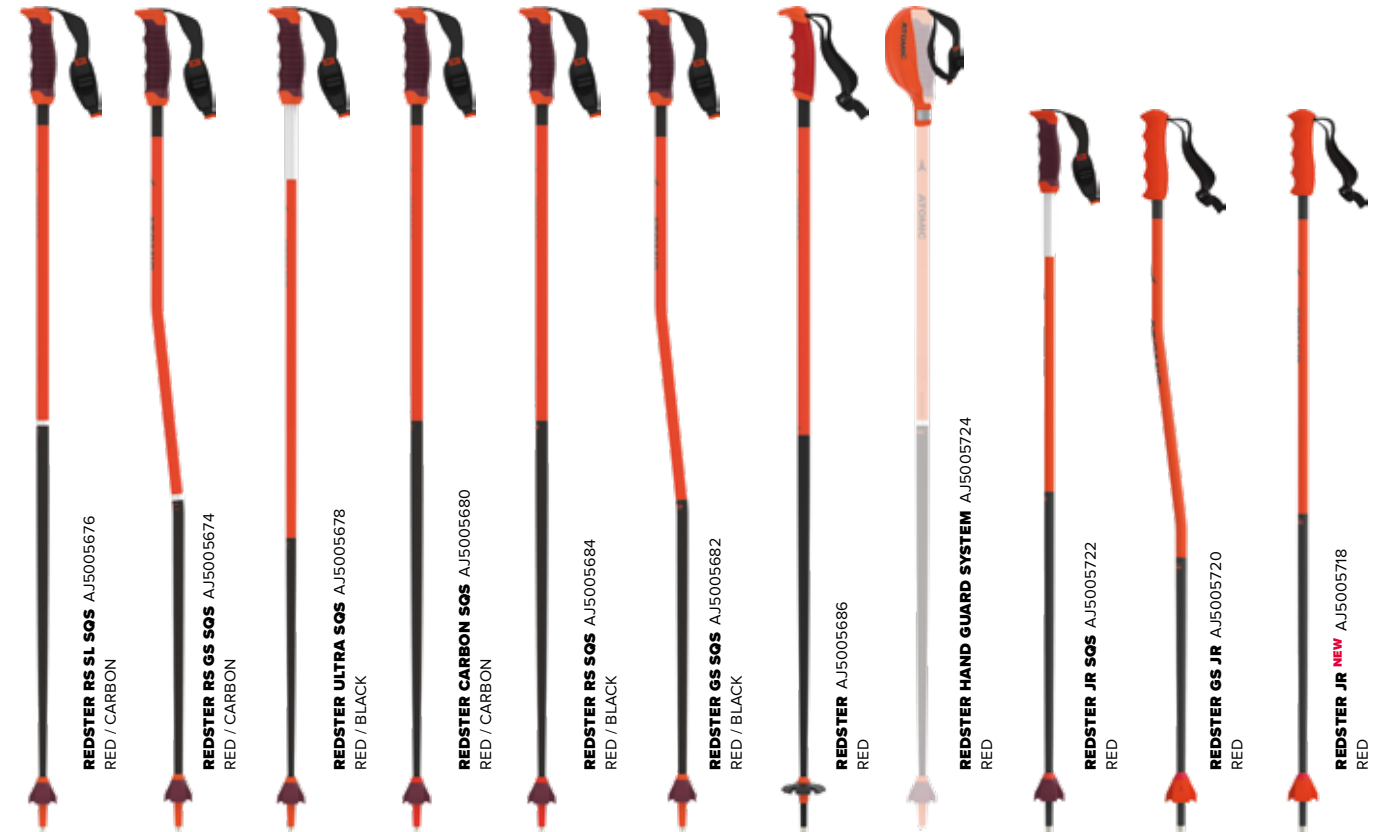

REDSTER

REDSTER JR

PRODUCT	ART. NO.	COLOR	SIZES (cm)	SHAFT	GRIP	STRAP	BASKET	TIP	FEATURES	WEIGHT	PRICES
REDSTER RS SL SQS	AJ5005676	Red / Carbon	110, 115, 120, 125, 130, 135	6" Carbon Pole Technology, 3K Kevlar	Ergonomic Redster Grip (2K)	Pro Strap	Race Basket (40mm)	Carbide Tip	Safety Quick Release System, Hand Guard-ready, Ergonomic M-Fit	240g / 120cm	
REDSTER RS GS SQS	AJ5005674	Red / Carbon	110, 115, 120, 125, 130, 135	6" Carbon Pole Technology, Bent Shaft, 3K Kevlar	Ergonomic Redster Grip (2K)	Pro Strap	Race Basket (40mm)	Carbide Tip	Safety Quick Release System, Ergonomic M-Fit	280g / 120cm	
REDSTER ULTRA SQS	AJ5005678	Red / Black	110, 115, 120, 125, 130, 135	6" Carbon Pole Technology	Ergonomic Redster Grip (2K)	Pro Strap	Race Basket (40mm)	Carbide Tip	Safety Quick Release System, Hand Guard-ready, Ergonomic M-Fit	210g / 120cm	
REDSTER CARBON SQS	AJ5005680	Red / Carbon	110, 115, 120, 125, 130, 135	6" Carbon Pole Technology	Ergonomic Redster Grip (2K)	Pro Strap	Race Basket (40mm)	Carbide Tip	Safety Quick Release System, Hand Guard-ready, Ergonomic M-Fit	220g / 120cm	
REDSTER RS SQS	AJ5005684	Red / Black	110, 115, 120, 125, 130, 135	5" Aluminum Pole Technology	Ergonomic Redster Grip (2K)	Premium Strap	Race Basket (40mm)	Carbide Tip	Safety Quick Release System, Hand Guard-ready, Ergonomic M-Fit	230g / 120cm	
REDSTER GS SQS	AJ5005682	Red / Black	110, 115, 120, 125, 130, 135	5" Aluminum Pole Technology, Bent Shaft	Ergonomic Redster Grip (2K)	Premium Strap	Race Basket (40mm)	Carbide Tip	Safety Quick Release System, Ergonomic M-Fit	300g / 120cm	
REDSTER	AJ5005686	Red	110, 115, 120, 125, 130, 135	4" Aluminum Pole Technology	Ergonomic Redster Grip	Essential Strap	Race Basket (60mm)	Steel Tip	Ergonomic M-Fit	255g / 120cm	
REDSTER HAND GUARD SYSTEM	AJ5005724	Red				Pro Strap			Compatible with all Redster SQS models	130g	
REDSTER JR SQS	AJ5005722	Red	70, 75, 80, 85, 90, 95, 100, 105, 110, 115, 120	5" Aluminum Pole Technology	Ergonomic Redster Grip (2K)	Premium Strap	Race Basket (40mm)	Steel Tip	Safety Quick Release System, Hand Guard-ready, Ergonomic JR Fit	150g / 90cm	
REDSTER GS JR	AJ5005720	Red	90, 95, 100, 105, 110	4" Aluminum Pole Technology, Bent Shaft	Ergonomic JR Grip (1K)	Essential Strap	Race Basket (40mm)	Steel Tip	Ergonomic JR Fit	150g / 90cm	
REDSTER JR	AJ5005718	Red	70, 75, 80, 85, 90, 95, 100, 105	3" Aluminum Pole Technology	Ergonomic JR Grip (1K)	Essential Strap	Race Basket (40mm)	Steel Tip	Ergonomic JR Fit	150g / 90cm