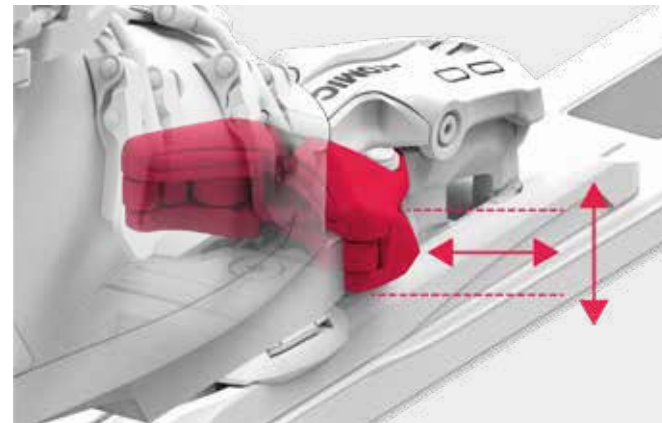

### DURA CAP SIDEWALL

Sidewall from base to top sheet, for controlled power transmission and great edge grip. The rounded shape of the Dura Cap is a fantastic durability feature as it picks up fewer dents and dings.

### CENTRALIZED POWER TRANSFER

A wider base plate and race mounting pattern strategically position the binding screws directly under the boot to centralize and optimize power transmission. Delivering immediate power underfoot while allowing for more reactivity and response throughout the entire length of the ski. Centralized Power Transfer enables the racer to be in better control of the ski throughout the turn – in every discipline and type of course setting.

### ELEVATED BRAKES

Our Elevated Brakes get up and out of the way, tucked in closer to the heelpiece of your binding, letting you ski more aggressive edge angles with less risk of catching the snow.