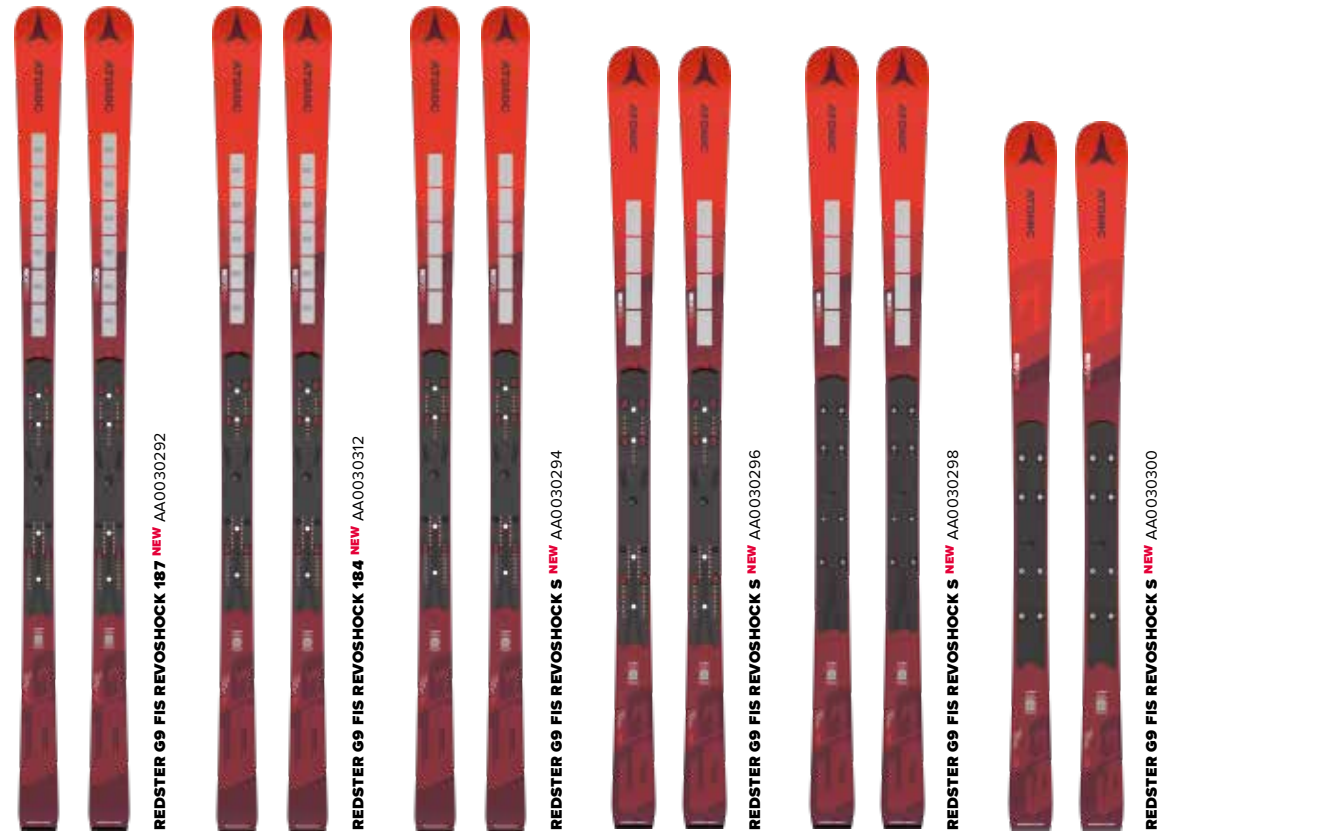

SKIS TECHNICAL SPECIFICATIONS

JR GS

JR SL