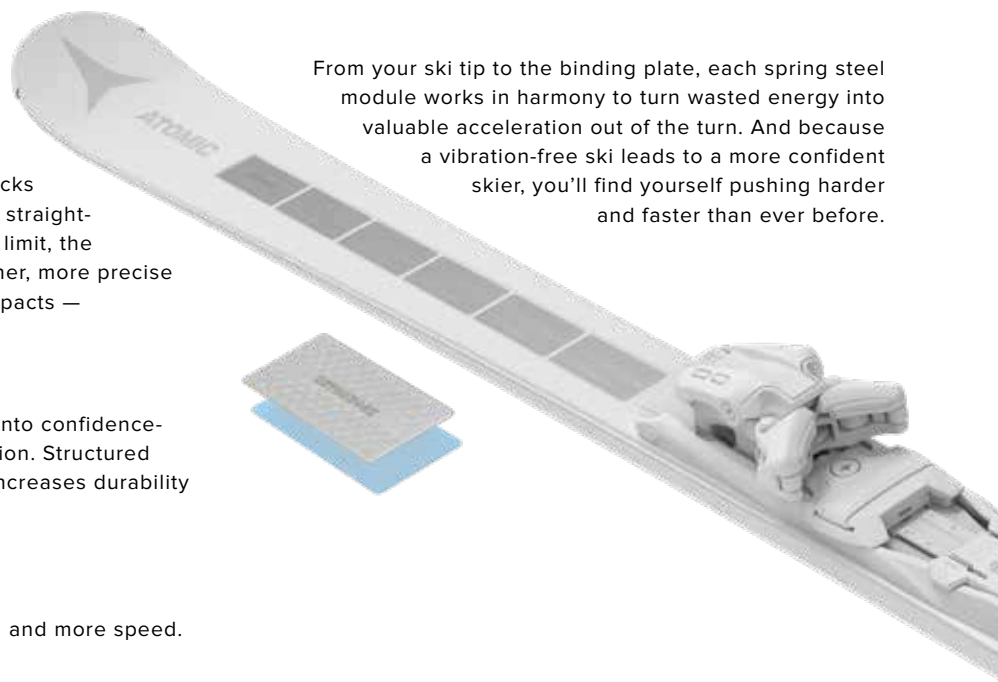

# REDSTER SKI TECHNOLOGY

### REVOSHOCK S

Utilizing a series of spring steel modules each encased in impact absorbing elastomer, the revolutionary Revoshock S technology acts like a built-in suspension system for your skis to block distracting shocks before they reach your feet. Whether you're straight-lining groomers or making fast turns at your limit, the race-proven Revoshock S provides a smoother, more precise run. But Revoshock S doesn't just absorb impacts — it rebounds them.

From your ski tip to the binding plate, each spring steel module works in harmony to turn wasted energy into valuable acceleration out of the turn. And because a vibration-free ski leads to a more confident skier, you'll find yourself pushing harder and faster than ever before.