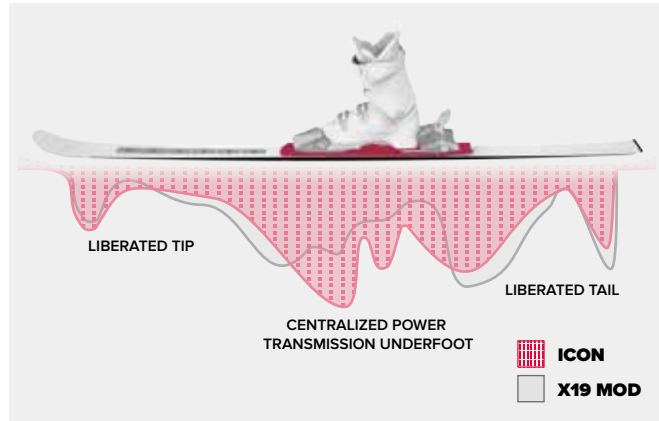

### DURA CAP SIDEWALL

Sidewall from base to top sheet, for controlled power transmission and great edge grip. The rounded shape of the Dura Cap is a fantastic durability feature as it picks up fewer dents and dings.

# RACE BINDING TECHNOLOGY

### CENTRALIZED POWER TRANSFER

A wider base plate and race mounting pattern strategically position the binding screws directly under the boot to centralize and optimize power transmission. Delivering immediate power underfoot while allowing for more reactivity and response throughout the entire length of the ski. Centralized Power Transfer enables the racer to be in better control of the ski throughout the turn – in every discipline and type of course setting.