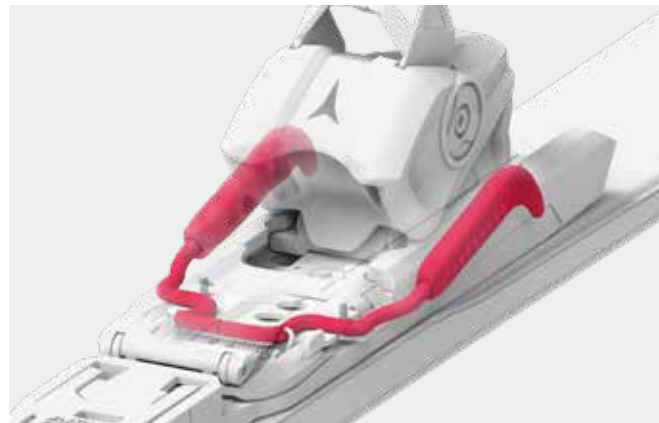

ELEVATED BRAKES

Our Elevated Brakes get up and out of the way, tucked in closer to the heelpiece of your binding, letting you ski more aggressive edge angles with less risk of catching the snow.