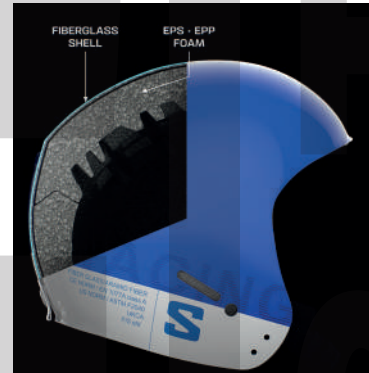

Fiberglass

› RACING COMPLIANCE

Certified to FIS RH 2013 standards, these helmets can be used in GS, SG and DH ski races. The construction features a multi-impact EPS and EPP liner and a durable fiberglass shell. Available only on our S/Race model.