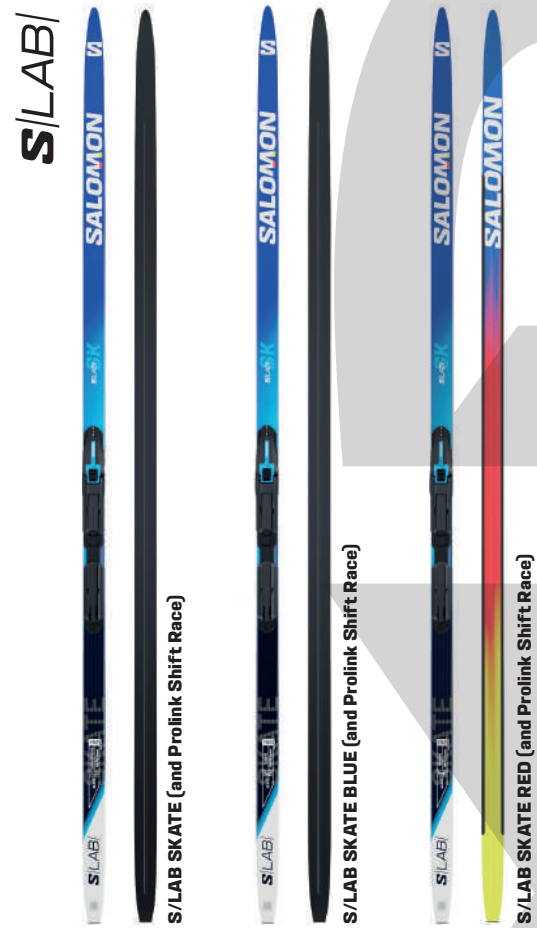

XC CLUB LINE TUBE
BLACK
LC2363300
CANE
LC2365000
BRIGHT BLUE
LC2364900

CLUB LINE XC RACING SOCK
LC2363700
SIZES
S, M, L, XL

MODEL	REF.	COLOR	VOLUME (L)	PRICE
TRAVEL BAG 130L	LC2094800	Race Blue	130	
CONTAINER 100L	LC1989700	Race Blue	100	
CABIN CONTAINER 70L	LC1989500	Race Blue	33	
XC BOOT BAG	LC2093700	Race Blue	-	
DUFFLE BAG	LC2095100	Race Blue	70	
GO TO SNOW 90L	LC2152100	Race Blue	90	
GO TO SNOW 50L	LC1989300	Race Blue	50	
JUMBO BAG	LC1439900	Black	132	
THERMOBELT	LC1989200	Race Blue	1.2	
EXTEND MAX GEARBAG	LC1921800	Nautical Blue / Navy Peony	-	
ORIGINAL GEARBAG	LC2090900	Surf The Web / Black	-	

NORDIC

BOA REPAIR VIDEO

S/LAB

S/LAB SKATE

UNLEASH THE CHAMPION WITHIN.

Athlete: Sophia Laukli

SALOMON

S/LAB SKATE

S/RACE SKATE

S/MAX SKATE

	MODEL	REF.	SNOW CONDITIONS	SIZE (cm)	PRICE
	S/LAB SKATE X-Stiff (and Prolink Shift Race)	L49253700+	Universal snow	192	
S/LAB	S/LAB SKATE (and Prolink Shift Race)	L49253800+	Universal snow	170 177 182 187 192	
	S/LAB SKATE BLUE (and Prolink Shift Race)	L49253900+	Cold snow	177 182 187 192	
	S/LAB SKATE RED (and Prolink Shift Race)	L49254000+	Warm, wet or icy snow	177 182 187 192	
S/RACE	S/RACE SKATE X-Stiff (and Prolink Shift Race) NEW	L47951700+	Universal snow	192	
	S/RACE SKATE Stiff (and Prolink Shift Race) NEW	L47952400+	Universal snow	177 182 187 192	
	S/RACE SKATE (and Prolink Shift Race) NEW	L47951800+	Universal snow	170 177 182 187 192	
S/MAX	S/MAX SKATE X-Stiff (and Prolink Shift Race)	L49245600+	Universal snow	192	
	S/MAX SKATE (and Prolink Shift Race)	L49245800+	Universal snow	170 177 182 187 192	