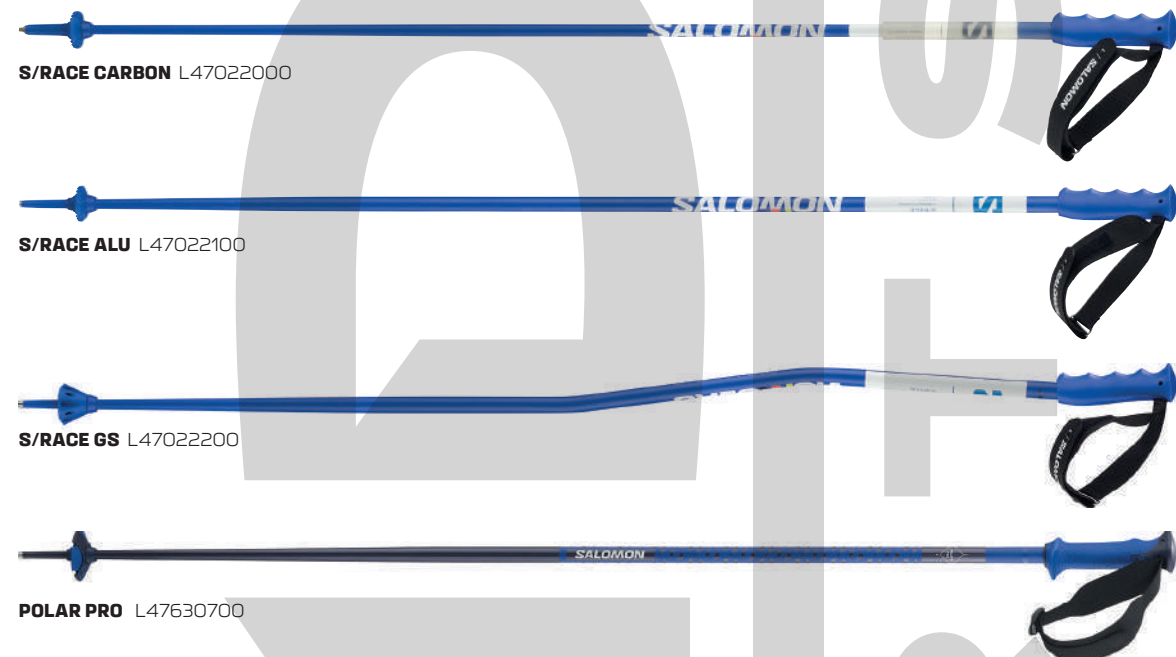

MODEL	SIZE	REF.	SELL BY	PRICE		
1	SHELL	SRACE 140 SHELL	24,5 25,5 26,5 27,5 28,5	L47772280 L47772281 L47772282 L47772283 L47772284	Pairs		
		SRACE 130 SHELL	22,5 23,5 24,5 25,5 26,5 27,5 28,5	L47507956 L47507922 L47507924 L47507926 L47507929 L47507931 L47507933	Pairs		
		SRACE 110 SHELL	22,5 23,5 24,5 25,5 26,5 27,5 28,5	L47508756 L47508722 L47508724 L47508726 L47508729 L47508731 L47508733	Pairs		
		SRACE 140 CUFF	24 to 28	L47772700	Pairs		
		SRACE 130 CUFF	22/23 24/25 26/27 28	L47508000 L47508100 L47508200 L47510100	Pairs		
	2	SRACE 110 CUFF	22/23 24/25 26/27 28	L47508300 L47508400 L47508500 L47510200	Pairs		
		3	SRACE VELCRO TONGUE (110/130/140)	22 to 23,5 24 to 25,5 26 to 27,5 28 to 29,5	L47509701 L47509801 L47509901 L47510001	Pairs	
			4	SRACE ALU BUCKLE SHELL (110/130/140)	XS S	L47509301 L47509401	Pairs
	SRACE ALU BUCKLE CUFF (110/130/140)			L	L47509501	Pairs	
	5		SRACE DUAL CLAW STRAP 65mm 22 to 28,5 (110/130/140)	only 1 size (22 to 28,5)	L47193601	Pairs	
		SRACE STRAP VELCRO 45mm (110/130/140)	1 2	L47193401 L47193501	Pairs		
	6	BOOTBOARD	SRACE BOOTBOARD (110/130/140)	22,5 23,5 24,5 25,5 26,5 27,5 28,5	L40787156 L40787122 L40787124 L40787126 L40787129 L40787131 L40787133	Pairs	
OTHERS			LIFTERS (1 pair of 3mm - 1 pair of 5mm) (70/90/110/130/140)	-	L40810001	2 Pairs	
			TIP SEALING SRACE (110/130/140)	-	L41649801	Pairs	
			CANTING SRACE (110/130/140)	-	L40787301	Pairs	
			REAR PLATE 22/29 SRACE (110/130/140)	-	L41648801	Pairs	
			SRACE BACKBONE METAL (110/130/140)	22 to 29	L41648900	Pairs