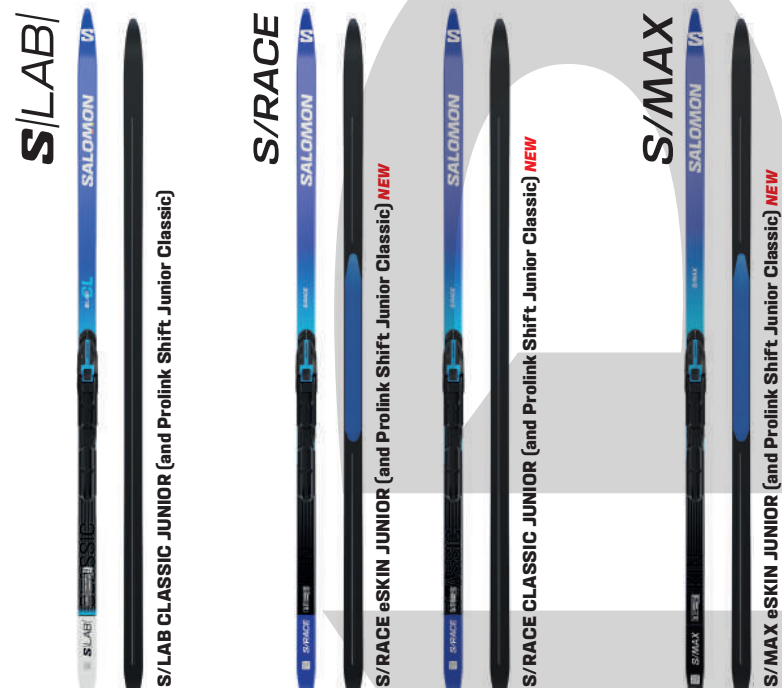

BINDING SKATING - Junior

PROLINK SHIFT JUNIOR SKATE
L47051400•

PROLINK RACE JUNIOR SK
L47051400•

MODEL	REF.	MOUNTING	PRICE
PROLINK SHIFT JUNIOR SKATE	L47646200•	Shift plate	
PROLINK RACE JUNIOR SKATE	L47051400•	Screwed/Rollerski	

RACING BOOTS - Junior

S/LAB SKATE JUNIOR
L47030800•

S/LAB SKIATHLON JUNIOR
L47030900•

S/LAB CLASSIC JUNIOR
L47031000•

S/RACE SKIATHLON JUNIOR
L47849100• **NEW**

MODEL	REF.	SIZES (UK)	NORM	PRICE
S/LAB SKATE JUNIOR	L47030800•	2.5-8	Prolink	
S/LAB SKIATHLON JUNIOR	L47030900•	2.5-8	Prolink	
S/LAB CLASSIC JUNIOR	L47031000•	2.5-8	Prolink	
S/RACE SKIATHLON JUNIOR NEW	L47849100•	1-8	Prolink	

Junior - RACING SKIS CLASSIC

S/LAB CLASSIC S/RACE SKATE S/MAX SKATE

MODEL	REF.	SIZES (cm)	PRICE
S/LAB CLASSIC JUNIOR (and Prolink Shift Junior Classic)	L49255400+	157 167 177 187	
S/RACE eSKIN JUNIOR (and Prolink Shift Junior Classic) NEW	L47939100+	137 147 157 167 177 187	
S/RACE CLASSIC JUNIOR (and Prolink Shift Junior Classic) NEW	L47939200+	137 147 157 167 177 187	
S/MAX eSKIN JUNIOR (and Prolink Shift Junior Classic) NEW	L47939300+	127 137 147 157 167 177	