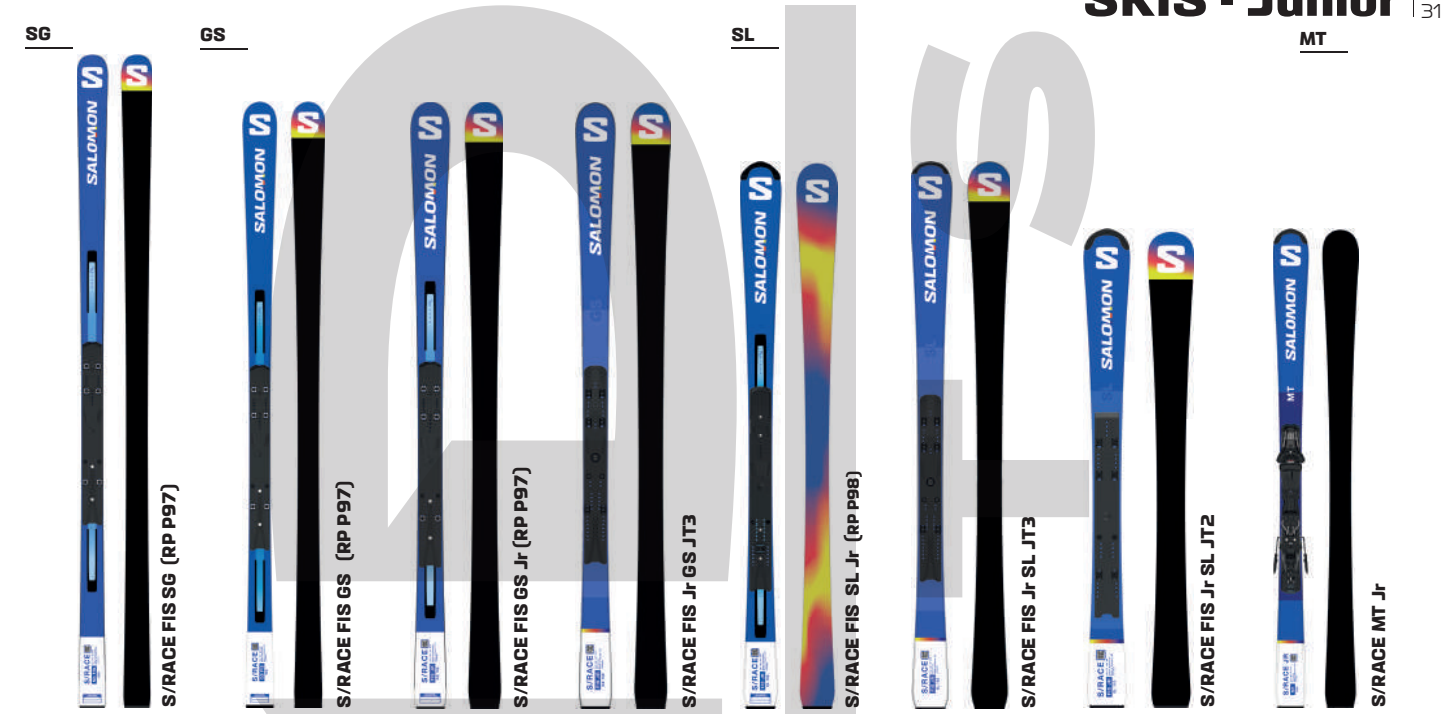

JUNIOR ALPINE

	MODEL	REF.	COMPATIBILITY	LENGTH (cm)	TIP (mm)	WAIST (mm)	TAIL (mm)	RADIUS (m)	PRICE
SUPER G	S/RACE FIS SG 200 35m (RP P97)	L47591400	ICON	200	97	65	81	35	
	S/RACE FIS SG 192 35m (RP P97)	L47592600	ICON	192	98	65	82	35	
	S/RACE FIS SG 185 30m (RP P97)	L47593000	ICON	185	99	65	82	30	
	S/RACE FIS GS 187 27m (RP P97)	L47591000	ICON	187	103	65	82	27	
	S/RACE FIS GS 184 25m (RP P97)	L47507500	ICON	184	104	65	85	25	
	S/RACE FIS GS 180 24m (RP P97)	L47620700							
	S/RACE FIS GS 180 24m (RP P97 and Icon RS 12)	L47691400	ICON	180	104	65	85	24	
	S/RACE FIS GS 173 20m (RP P97)	L47620800							
	S/RACE FIS GS 173 20m (RP P97 and Icon RS 12)	L47691700	ICON	173	105	65	87	20	
GIANT SLALOM	S/RACE FIS GS Jr 166 (RP P97) NEW	L47884900							
	S/RACE FIS GS Jr 166 (RP P97 and Icon RS 12) NEW	L47910900	ICON	166	106	65	88	18	
	S/RACE FIS GS Jr 159 (RP P97)	L47622200							
	S/RACE FIS GS Jr 159 (RP P97 and Icon 10)	L47921100	ICON	159	105	65	87	17	
	S/RACE FIS Jr GS (JT3)	L47622500							
	S/RACE FIS Jr GS (JT3 and Icon 10 - 152)	L47921600	ICON	159	105	65	87	17	
	S/RACE FIS Jr GS (JT3)	L47622600							
	S/RACE FIS Jr GS (JT3 and Icon 10 - 138/145)	L47693200	ICON	145	102		85	15	
	S/RACE FIS Jr GS (JT3 and L7 - 124/131)	L47693300	L7	138	100	65	83	14	
	S/RACE FIS Jr GS (JT3 and L7 - 124/131)	L47693300	L7	124	96		79	14	
SLALOM	S/RACE FIS SL 155 (RP P98)	L47591200	ICON	155	113	65	98	12	
	S/RACE FIS SL Jr 152 (RP P98)	L47622300							
	S/RACE FIS SL Jr 152 (RP P98 and Icon RS12)	L47706000	ICON	152	116	65	97	12	
	S/RACE FIS Jr SL (JT3)	L47622700							
	S/RACE FIS Jr SL (JT3 and Icon 10)	L47690800	ICON	152	116	65	97	12	
	S/RACE FIS Jr SL (JT3)	L47622800							
	S/RACE FIS Jr SL (JT3 and Icon 10 - 131/138)	L47691000	ICON	138	109		91	10	
	S/RACE FIS Jr SL (JT3 and L7 - 124)	L47691200	L7	131	107	64	90	10	
	S/RACE FIS Jr SL (JT3 and L7 - 124)	L47691200	L7	124	106		88	9	
MULTI TURNS	S/RACE FIS SL Jr (JT2)	L47715900							
	S/RACE FIS SL Jr (JT2 and L7)	L47720900	L7	110	108	67	89	8	
	S/RACE FIS SL Jr (JT2 and L7)	L47720900	L7	120	109	67	91	9	
	S/RACE MT Jr (EASYTRAK)	L47657900	M10 GW	140	112	68	95	11	
	S/RACE MT Jr (EASYTRAK)	L47657900	M10 GW	150	114	68	97	12	
	S/RACE MT Jr (EASYTRAK)	L47657900	M10 GW	160	115	68	99	13	
	S/RACE MT Jr (EASYTRAK)	L47657900	M10 GW	110	108	67	89	8	
MULTI TURNS	S/RACE MT Jr (JUNI OTRAK)	L47659500	L6 GW	120	109	67	91	9	
	S/RACE MT Jr (JUNI OTRAK)	L47659500	L6 GW	130	111	67	93	10	
	S/RACE MT Jr (JUNI OTRAK)	L47659500	L6 GW	140	112	68	95	11	
	S/RACE MT Jr (JUNI OTRAK)	L47659500	L6 GW	140	112	68	95	11	
	S/RACE MT Jr (JUNI OTRAK)	L47659500	L6 GW	140	112	68	95	11