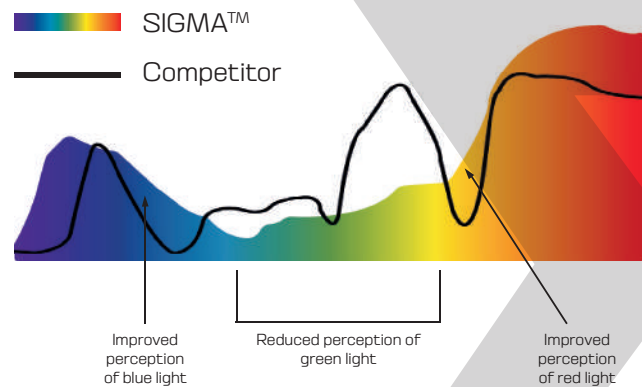

Available in category 3, 2, 1 and photochromic 1 to 3, Sigma™ lenses are the perfect solution for premium vision whatever the light conditions.