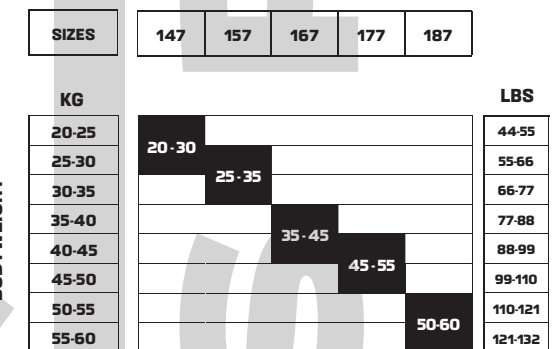

JUNIOR CLASSIC

Model: S/LAB CLASSIC JUNIOR

JUNIOR CLASSIC

Model: S/RACE CLASSIC JUNIOR

Models: S/RACE eSKIN JUNIOR

JUNIOR CLASSIC

Models: S/MAX eSKIN JUNIOR

SIZES	125	135	145	155	165	175
KG						
15-20	15-25	15-25				
20-25		20-30				
25-30			25-35			
30-35				30-40		
35-40					40-50	
40-45						
45-50						