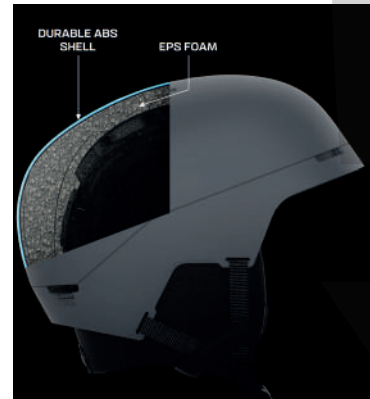

1 CONSTRUCTIONS

Injected ABS

› ROBUSTNESS AND DURABILITY

Made from a single injection of ABS beads, this construction delivers high durability, shock absorption, impact deflection and resistance to penetration.