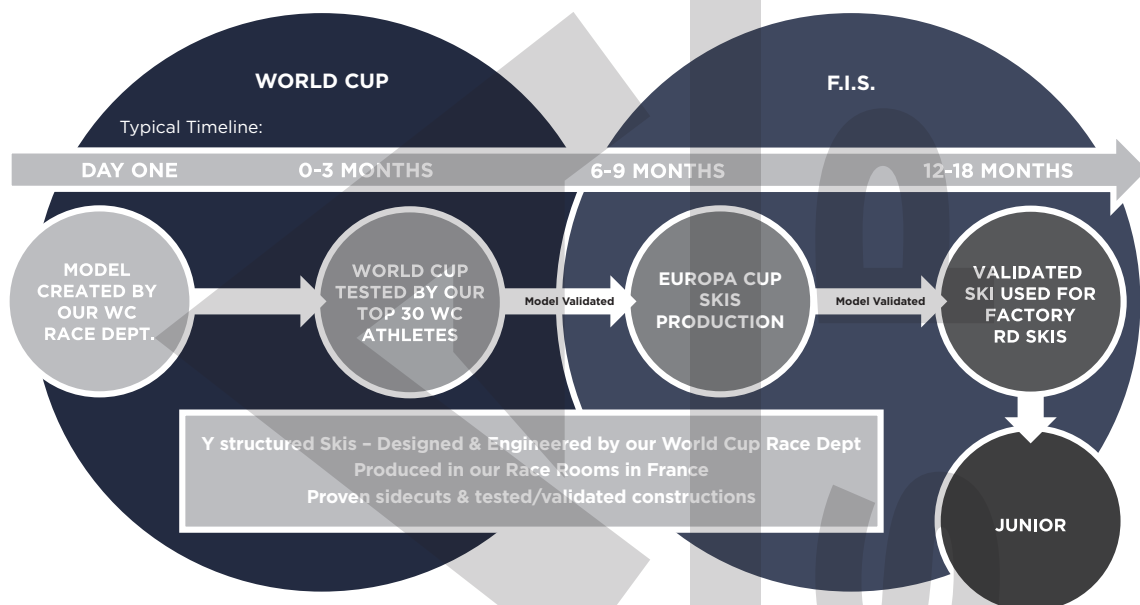

# WORKBOOK RACE

**AMD**  
**SPORTS**  
[www.amdsports.ru](http://www.amdsports.ru)

FALL WINTER  
2025-2026

RACE DEPARTMENT PHILOSOPHY

**SUCCESS IS NOT A RESULT,  
IT IS A CONTINUOUS PROCESS**

Introducing our new WC +1 concept. A process that brings the opportunity and **access to real WC proven constructions and performance to all FIS and junior levels.**

The search for the fastest, is our constant driver. So, even at the World Cup level, constructions don't necessarily change every year. When models do change, it can be as simple as modifications to lay-up or core construction, or as dramatic as a brand-new sidecut. Sometimes a specific model will clock the fastest time for years before its unseated by a new model. But the decision is always driven by timing, and **the fastest always wins.**