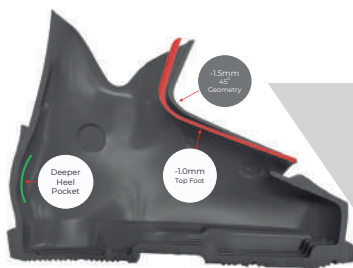

NEW GEOMETRIC SHAPE

97 mm last:

- The internal last is closer to the foot at the instep. The angle is near 45° by moving back 1.5 mm, and lowering by 1 mm on the top of the foot.
- The heel pocket is deeper to ensure better support
- The sole length is reduced by 3 mm to 303 mm (for size 26.5)

This improves precision, power transfer and foot interaction.