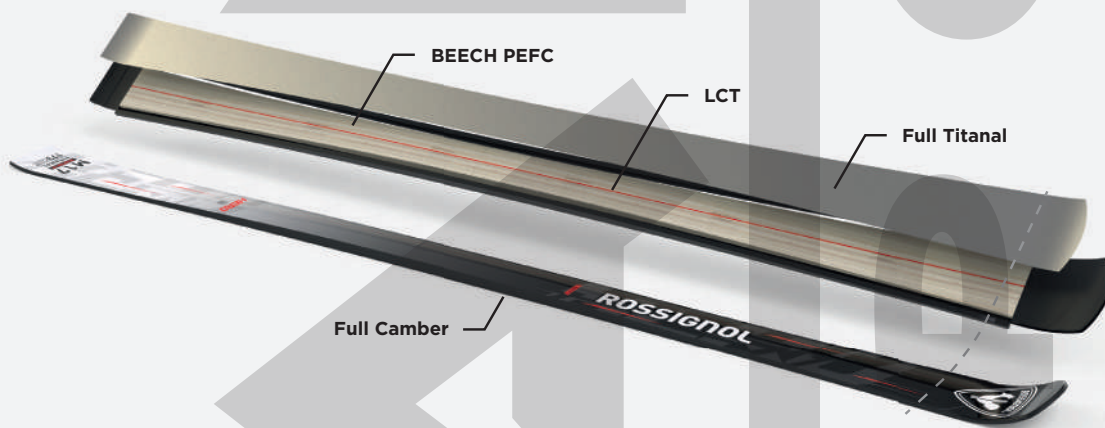

LCT

Perfect stability and full carve precision

FULL CAMBER
Race power control

OVERSIZED SIDECUT
Carving power