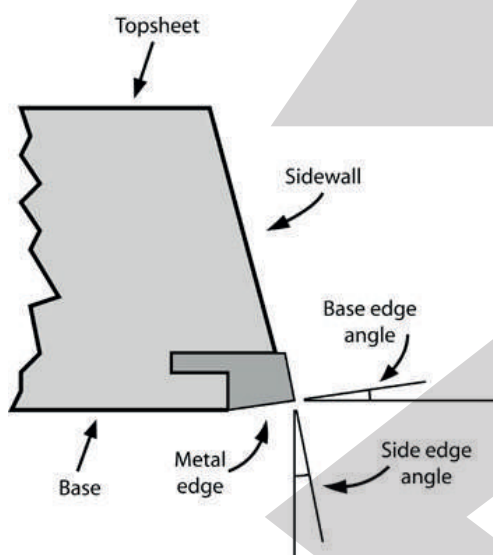

## EDGE SET-UP

From the Factory Race Department

Base edge

- **SL** = 0,5°
- **GS** = 0,75°
- **SG** = 1,2°
- **DH** = 1,4°
- **Junior race** = 0,5°

Side Edge: 87° (3°)

Side Wall Bumper pulled back at 7°

Top Sheet Chamfer: 4°

### Recommended Racing Angles

Base edge

- **SL** = 0,5°
- **GS** = 0,75°
- **Junior race** = 0,5°

Speed edge

- **SL, GS, Speed, Junior** = 87° (3°)