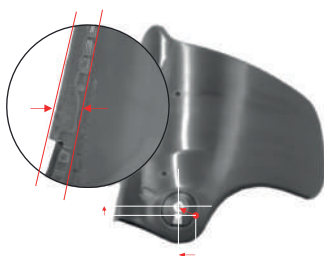

## NEW SHELL STRUCTURE

The walls of the shell are thicker to bring them closer to those of the Z Series.

The lower part of the shell has been strengthened, and the new design delivers greater torsional rigidity.

## POWER FLEX INSERT

This insert creates a strong link between the shell and cuff in this hinge area for improved power transfer.

Two options are available for adjusting the flex according to the skier's morphology and proficiency level, or the temperature and snow conditions.