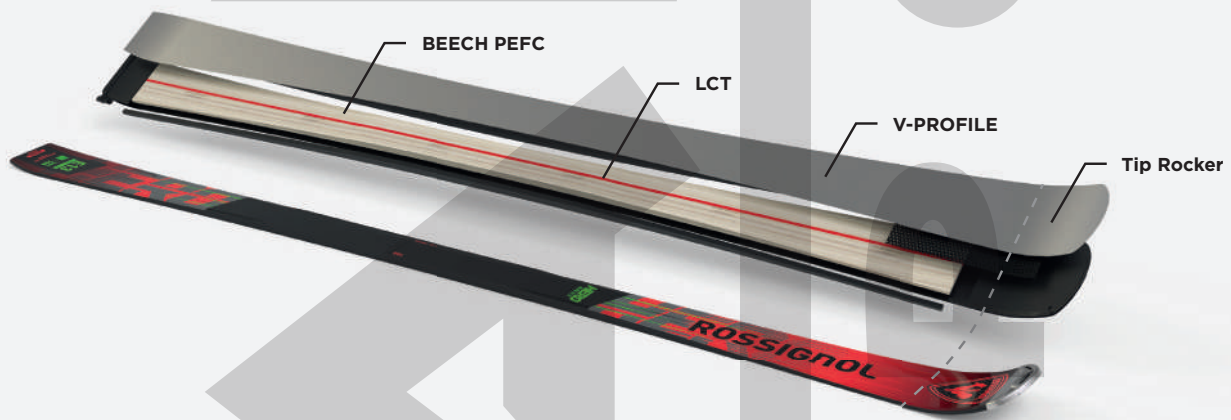

\* Weight kg/pair without bindings

**LCT**

Perfect stability and full carve precision

**V-PROFILE**

Dynamic flex and grip improvement

**TIP ROCKER**  
Hard snow precision

**OVERSIZED SIDECUT**  
Carving power